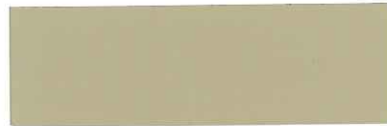

Architectural Colors

McElroy Metal
Metal Roof & Wall Panels

Inventoried premium colors.
Additional cost will apply.

REGAL WHITE

BONE WHITE

SANDSTONE

SURREY BEIGE

MANSARD BROWN

ASH GRAY

SLATE GRAY

CHARCOAL

MATTE BLACK

MEDIUM BRONZE

DARK BRONZE

PATRICIAN BRONZE

PATINA GREEN