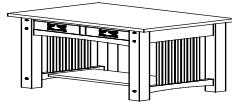

### AMERICAN MISSION

Vendor SKU	Description & Dimensions
END TABLE	
T990-AM	End Table 21-1/2X25-1/2X21
END TABLE WITH DRAWER	
T991-AM	End Table 21-1/2X25-1/2X21
T9125-AM	Chairside Tbl 15-1/2x25-1/2x24
COFFEE TABLE	
T992-AM	Coffee Table 46-1/2x23-1/2x19-5/16
COFFEE TABLE WITH DRAWERS	
T993-AM	Coffee Table 46-1/2x23-1/2x19-5/16
SOFA TABLE	
T9941-AM	Sofa Table 55-1/2x21x35-5/16
SOFA TABLE WITH DRAWERS	
T994-AM	Sofa Table 46-1/2x21x29-5/16
SOFA TABLE FOR SEATING	
T9941	Sofa Table 55-1/2x21x35-5/16

### HEARTLAND MISSION

Typical Side View

Vendor SKU	Description & Dimensions
No Drawer	
T117910	End Table 21x25x22
T117920	Chair SideTbl 18x18x25
T117922	Chair SideTbl 25x25x26
T117924	Chair SideTbl 21x20x26
With Drawer (s)	
T117911	End Table 21x25x22
T117921	Chair SideTbl 18x18x25
T117926	Chair SideTbl 14x24x24
T117923	Chair SideTbl 26x25x26
T117925	Chair Side 21x20x26
No Drawer	
T117931	Cocktail Tbl 48x25x18
T117941	Sofa Table 48x20x30
With Drawer (s)	
T117932	Cocktail Tbl 48x25x18
T117942	Sofa Table 48x20x30