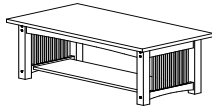

### AMERICAN MISSION

Vendor SKU	Description & Dimensions
END TABLE	
T990-AM	End Table 21-1/2X25-1/2X21
END TABLE WITH DRAWER	
T991-AM	End Table 21-1/2X25-1/2X21
T9125-AM	Chairside Tbl 15-1/2x25-1/2x24
COFFEE TABLE	
T992-AM	Coffee Table 46-1/2x23-1/2x19-5/16
COFFEE TABLE WITH DRAWERS	
T993-AM	Coffee Table 46-1/2x23-1/2x19-5/16
SOFA TABLE	
T9941-AM	Sofa Table 55-1/2x21x35-5/16
SOFA TABLE WITH DRAWERS	
T994-AM	Sofa Table 46-1/2x21x29-5/16
SOFA TABLE FOR SEATING	
T9941	Sofa Table 55-1/2x21x35-5/16

### HEARTLAND MISSION

Typical Side View

Vendor SKU	Description & Dimensions
No Drawer	
T117910	End Table 21x25x22
T117920	Chair SideTbl 18x18x25
T117922	Chair SideTbl 25x25x26
T117924	Chair SideTbl 21x20x26
With Drawer (s)	
T117911	End Table 21x25x22
T117921	Chair SideTbl 18x18x25
T117926	Chair SideTbl 14x24x24
T117923	Chair SideTbl 26x25x26
T117925	Chair Side 21x20x26
No Drawer	
T117931	Cocktail Tbl 48x25x18
T117941	Sofa Table 48x20x30
With Drawer (s)	
T117932	Cocktail Tbl 48x25x18
T117942	Sofa Table 48x20x30