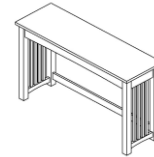

### AMERICAN MISSION

Vendor SKU	Description & Dimensions
END TABLE	
T990-AM	End Table 21-1/2X25-1/2X21
END TABLE WITH DRAWER	
T991-AM	End Table 21-1/2X25-1/2X21
T9125-AM	Chairside Tbl 15-1/2x25-1/2x24
COFFEE TABLE	
T992-AM	Coffee Table 46-1/2x23-1/2x19-5/16
COFFEE TABLE WITH DRAWERS	
T993-AM	Coffee Table 46-1/2x23-1/2x19-5/16
SOFA TABLE	
T9941-AM	Sofa Table 55-1/2x21x35-5/16
SOFA TABLE WITH DRAWERS	
T994-AM	Sofa Table 46-1/2x21x29-5/16
SOFA TABLE FOR SEATING	
T9941	Sofa Table 55-1/2x21x35-5/16

### HEARTLAND MISSION

Typical Side View

Vendor SKU	Description & Dimensions
No Drawer	
T117910	End Table 21x25x22
T117920	Chair SideTbl 18x18x25
T117922	Chair SideTbl 25x25x26
T117924	Chair SideTbl 21x20x26
With Drawer (s)	
T117911	End Table 21x25x22
T117921	Chair SideTbl 18x18x25
T117926	Chair SideTbl 14x24x24
T117923	Chair SideTbl 26x25x26
T117925	Chair Side 21x20x26
No Drawer	
T117931	Cocktail Tbl 48x25x18
T117941	Sofa Table 48x20x30
With Drawer (s)	
T117932	Cocktail Tbl 48x25x18
T117942	Sofa Table 48x20x30