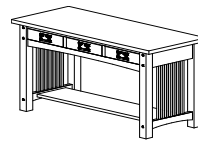

### AMERICAN MISSION

Vendor SKU	Description & Dimensions
END TABLE	
T990-AM	End Table 21-1/2X25-1/2X21
END TABLE WITH DRAWER	
T991-AM	End Table 21-1/2X25-1/2X21
T9125-AM	Chairside Tbl 15-1/2x25-1/2x24
COFFEE TABLE	
T992-AM	Coffee Table 46-1/2x23-1/2x19-5/16
COFFEE TABLE WITH DRAWERS	
T993-AM	Coffee Table 46-1/2x23-1/2x19-5/16
SOFA TABLE	
T9941-AM	Sofa Table 55-1/2x21x35-5/16
SOFA TABLE WITH DRAWERS	
T994-AM	Sofa Table 46-1/2x21x29-5/16
SOFA TABLE FOR SEATING	
T9941	Sofa Table 55-1/2x21x35-5/16

### HEARTLAND MISSION

Typical Side View

Vendor SKU	Description & Dimensions
No Drawer	
T117910	End Table 21x25x22
T117920	Chair SideTbl 18x18x25
T117922	Chair SideTbl 25x25x26
T117924	Chair SideTbl 21x20x26
With Drawer (s)	
T117911	End Table 21x25x22
T117921	Chair SideTbl 18x18x25
T117926	Chair SideTbl 14x24x24
T117923	Chair SideTbl 26x25x26
T117925	Chair Side 21x20x26
No Drawer	
T117931	Cocktail Tbl 48x25x18
T117941	Sofa Table 48x20x30
With Drawer (s)	
T117932	Cocktail Tbl 48x25x18
T117942	Sofa Table 48x20x30