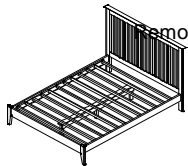

Remove the B1300RLS and replace with the B1305RLS listed below.

Vendor SKU	Description & Dimensions
B1305RLS-K	6/6 Rails/Slats/Supports
B1305RLS-CAK	6/0 Rails/Slats/Supports
B1305RLS-Q	5/0 Rails/Slats/Supports
B1305RLS-F	4/6 Rails/Slats/Supports
B1305RLS-T	3/3 Rails/Slats/Supports

DO YOU WANT THIS BED WITH STORAGE? GO TO PAGE 4

DO YOU WANT A HEADBOARD ONLY ? GO TO PAGE 4