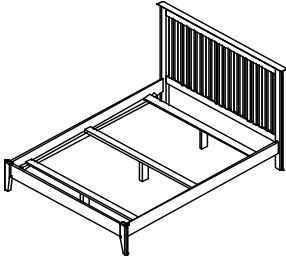

Stratford Collection - Witmer Furniture 2023 Informational Sheet

STRATFORD VERTICAL SLAT HB with LOW PROFILE FB BED

3 Slats for Mattress & Box Spring

IS THE SAME PRICE AS KING, JUST CHANGE SKU FROM -K

Vendor SKU	Description & Dimensions
King Slat Bed with Low Profile Footboard Complete	
B1310HB-K	6/6 Headboard (82-1/2x49-3/4)
B1310FB-K	6/6 Footboard (80-1/2x14-1/4)
B1300RLS-K	6/6 Rails/Slats/Supports

WITH

B1300 Rails/Slats/Supports

Overall

King - 82-1/2x50x85-1/2
 CA King-78-1/2x50x89-1/2
 Queen - 66x50x85-1/2
 Full - 60-1/2x50x80-1/2
 Twin 45-1/2x50x80-1/2

Vendor SKU	Description & Dimensions
CA Slat King Bed with Low Profile Footboard Complete	
B1310HB-CAK	6/0 Headboard (78-1/2x49-3/4)
B1310FB-CAK	6/0 Footboard (76-1/2x14-1/4)
B1300RLS-CAK	6/0 Rails/Slats/Supports

Vendor SKU	Description & Dimensions
Queen Slat Bed with Low Profile Footboard Complete	
B1310HB-Q	5/0 Headboard (66-1/2x49-3/4)
B1310FB-Q	5/0 Footboard (64-1/2x14-1/4)
B1300RLS-Q	5/0 Rails/Slats/Supports