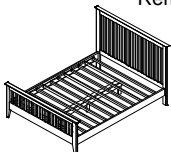

DO YOU WANT A PLATFORM BED INSTEAD?

Remove the B1300RLS and replace with the B1305RLS listed below.

Vendor SKU	Description & Dimensions
B1305RLS-K	6/6 Rails/Slats/Supports
B1305RLS-CAK	6/0 Rails/Slats/Supports
B1305RLS-Q	5/0 Rails/Slats/Supports
B1305RLS-F	4/6 Rails/Slats/Supports
B1305RLS-T	3/3 Rails/Slats/Supports