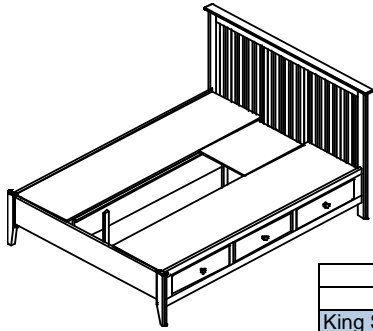

STRATFORD SLAT BED WITH UNDERBED STORAGE

Vendor SKU	Description & Dimensions
King Slat Headboard with Raised Storage	
B131275-RH-K	RH Storage Unit (3-Drawer)
B131275-LH-K	LH Storage Unit (3 Drawer)
B1310HB-K	6/6 Headboard (82-1/2x49-3/4)
B13101FB-K	6/6 Footboard (80-1/2x20)
B131275-K-SUP	Center Support Panels

Vendor SKU	Description & Dimensions
CA King Slat Headboard with Raised Storage	
B131275-RH-CAK	RH Storage Unit (3-Drawer)
B131275-LH-CAK	LH Storage Unit (3 Drawer)
B1310HB-CAK	6/0 Headboard (78-1/2x49-3/4)
B13101FB-CAK	6/0 Footboard (76-1/2x20)
B131275-CAK-SUP	Center Support Panels

Vendor SKU	Description & Dimensions
Queen Slat Headboard with Raised Storage	
B131275-RH-Q	RH Storage Unit (3-Drawer)
B131275-LH-Q	LH Storage Unit (3 Drawer)
B1310HB-Q	5/0 Headboard (66-1/2x49-3/4)
B13101FB-Q	5/0 Footboard (64-1/2x20)
B131275-Q-SUP	Center Support Panels

Vendor SKU	Description & Dimensions
Full Slat Headboard with Raised Storage	
B131275-RH-F	RH Storage Unit (3-Drawer)
B131275-LH-F	LH Storage Unit (3 Drawer)
B1310HB-F	4/6 Headboard (60-1/2x49-3/4)
B13101FB-F	4/6 Footboard (58-1/2x20)
B131275-F-SUP	Center Support Panels

Overall
King - 81-1/2x19-1/2
CA King - 77-1/2x19-1/2
Queen - 81-1/2x19-1/2
Full - 76-1/2x19-1/2
Twin - 76-1/2x19-1/2

Vendor SKU	Description & Dimensions
Twin Slat Headboard with Raised Storage	
B131275-RH-T	RH Storage Unit (3 Drawer)
or	CHOOSE ONLY ONE
B131275-LH-T	LH Storage Unit (3 Drawer)
B1310HB-T	3/3 Headboard (45-1/2x49-3/4)
B13101FB-T	3/3 Footboard (43-1/2x20)
B131275RL-T	Blank Rail
B131275-T-SUP	Center Support Panels

HEADBOARDS ONLY

To Be Used with Mantua Metal Frame
IS THE SAME PRICE AS KING, JUST CHANGE SKU FROM -K

Vendor SKU	Description & Dimensions
B1310HB-K-S	6/6 Headboard (81-1/2x50)
B1310HB-CAK-S	6/0 Headboard (78-1/2x50)
B1310HB-Q-S	5/0 Headboard (66-1/2x50)
B1310HB-F-S	4/6 Headboard (60-1/2x50)
B1310HB-T-S	3/3 Headboard (45-1/2x50)