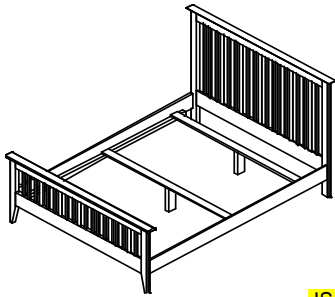

DO YOU WANT TO MAKE IT TO ACCEPT AN ADJUSTABLE BASE BED?

Remove the B1300RLS and Add the B1300ADJ priced below.

Description	Dimensions
B1300ADJ-K	81-1/2
B1300ADJ-CAK	85-1/2
B1300ADJ-Q	81-1/2
B1300ADJ-F	76-1/2
B1300ADJ-T	76-1/2

DO YOU WANT A PLATFORM BED INSTEAD?

Remove the B1300RLS and replace with the B1305RLS listed below.

Vendor SKU	Description & Dimensions
B1305RLS-K	6/6 Rails/Slats/Supports
B1305RLS-CAK	6/0 Rails/Slats/Supports
B1305RLS-Q	5/0 Rails/Slats/Supports
B1305RLS-F	4/6 Rails/Slats/Supports
B1305RLS-T	3/3 Rails/Slats/Supports

DO YOU WANT THIS BED WITH STORAGE? GO TO PAGE 4

DO YOU WANT A HEADBOARD ONLY ? GO TO PAGE 4

STRATFORD VERTICAL SLAT BED

3 Slats for Mattress & Box Spring

IS THE SAME PRICE AS KING, JUST CHANGE SKU FROM -K