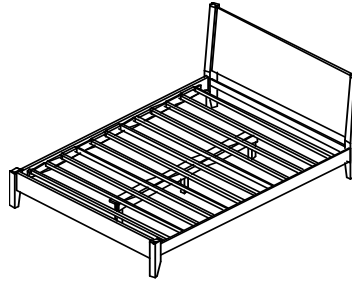

STRATFORD PLATFORM SLEIGH BED

WITH

Not Available as Headboard Only

IS THE SAME PRICE AS KING, JUST CHANGE SKU FROM -K

Vendor SKU	Description & Dimensions
King Platform Sleigh Bed with Low Profile Footboard Complete	
B1318HB-K	6/6 Headboard (78-1/2x43)
B1318FB-K	6/6 Footboard (78-1/2x15)
B1318RLS-K	6/6 Rails/Slats/Supports

Vendor SKU	Description & Dimensions
CA King Platform Sleigh Bed with Low Profile Footboard Complete	
B1318HB-CAK	6/0 Headboard (74-1/2x43)
B1318FB-CAK	6/0 Footboard (74-1/2x15)
B1318RLS-CAK	6/0 Rails/Slats/Supports

Vendor SKU	Description & Dimensions
Queen Platform Sleigh Bed with Low Profile Footboard Complete	
B1318HB-Q	5/0 Headboard (62-1/2x43)
B1318FB-Q	5/0 Footboard (62-1/2x15)
B1318RLS-Q	5/0 Rails/Slats/Supports

Vendor SKU	Description & Dimensions
Full Platform Sleigh Bed with Low Profile Footboard Complete	
B1318HB-F	4/6 Headboard (56-1/2x43)
B1318FB-F	4/6 Footboard (56-1/2x15)
B1318RLS-F	4/6 Rails/Slats/Supports

WxHxD
Overall

- King - 78-1/2x43x85-1/2
- CA King-74-1/2x43x89-1/2
- Queen - 62-1/2x43x85-1/2
- Full - 56-1/2x43x80-1/2
- Twin 41-1/2x43x80-1/2

Vendor SKU	Description & Dimensions
Twin Platform Sleigh Bed with Low Profile Footboard Complete	
B1318HB-T	3/3 Headboard (41-1/2x43)
B1318FB-T	3/3 Footboard (41-1/2x15)
B1318RLS-T	3/3 Rails/Slats

DO YOU WANT TO MAKE IT TO ACCEPT AN ADJUSTABLE BASE BED?

Remove the B1318RLS and Add the B1318ADJ priced below.

Description	Dimensions
B1318ADJ-K	81-1/2
B1318ADJ-CAK	85-1/2
B1318ADJ-Q	81-1/2
B1318ADJ-F	76-1/2
B1318ADJ-T	76-1/2