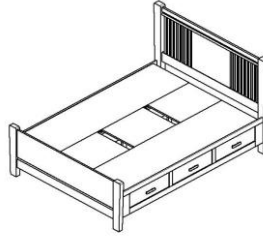

Middleton Raised Spindle Storage Bed

CAKING IS SAME PRICE AS KING, CHANGE SKU FROM -K TO -CAK