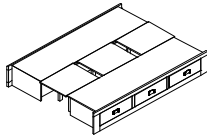

**Middleton Raised Spindle Storage Bed**

**CAKING IS SAME PRICE AS KING, CHANGE SKU FROM -K TO -CAK**

B7750 Headboard

B7750FBST Footboard

B71275 Underbed

Vendor SKU	Description & Dimensions
<b>KING Complete Bed -</b>	
B7750HB-K	6/6 Headboard (80x50)
B71275-RH-K	6/6 Underbed RH (81-1/2x18-1/2)
B71275-LH-K	6/6 Underbed LH (81-1/2x18-1/2)
K-SUP-PNLS	Center Support Panels
B7750FBST-K	6/6 Footboard (80x22)