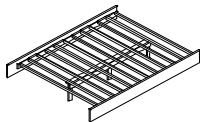

<b>QUEEN</b>	
Complete Bed -	
B7751HB-Q	5/0 Headboard (64-1/2x49)
B7751FB-Q	5/0 Footboard (64-1/2x15)
B7750RLS-Q	5/0 Rails/Slats/Supports

<b>FULL</b>	
Complete Bed -	
B7751HB-F	4/6 Headboard (58-1/2x49)
B7751FB-F	4/6 Footboard (58-1/2x15)
B7750RLS-F	4/6 Rails/Slats/Supports

<b>TWIN</b>	
Complete Bed -	
B7751HB-T	3/3 Headboard (43-1/2x49)
B7751FB-T	3/3 Footboard (43-1/2x15)
B7750RLS-T	3/3 Rails/Slats/Supports

**DO YOU WANT TO MAKE IT TO ACCEPT AN ADJUSTABLE BASE BED?**

*Remove the B7750RLS and Add the B7750ADJ priced below.*

Vendor SKU	Dimensions
B7750ADJ-K	81-1/2
B7750ADJ-Q	81-1/2
B7750ADJ-F	76-1/2
B7750ADJ-T	76-1/2

**DO YOU WANT THIS AS A PLATFORM BED INSTEAD?**

*Remove the B7750RLS standard side rails and replace with the platform rails below.*