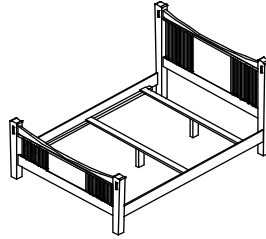

DO YOU WANT THIS BED TO HAVE RAISED STORAGE?

Then go to page 4

B7750 Headboard

CAKING IS SAME PRICE AS KING, CHANGE SKU FROM -K TO -CAK

Vendor SKU	Description & Dimensions
KING	Complete Bed -
B7750HB-K	6/6 Headboard (80x50)
B7750FBSL-K	6/6 Footboard (80x30)
B7750RLS-K	6/6 Rails/Slats/Supports

QUEEN	Complete Bed -
B7750HB-Q	5/0 Headboard (64x50)
B7750FBSL-Q	5/0 Footboard (64x30)
B7750RLS-Q	5/0 Rails/Slats/Supports

FULL	Complete Bed -
B7750HB-F	4/6 Headboard (58x50)
B7750FBSL-F	4/6 Footboard (58x30)
B7750RLS-F	4/6 Rails/Slats/Supports

TWIN	Complete Bed -
B7750HB-T	3/3 Headboard (43x50)
B7750FBSL-T	3/3 Footboard (43x30)
B7750RLS-T	3/3 Rails/Slats/Supports

DO YOU WANT TO MAKE IT TO ACCEPT AN ADJUSTABLE BASE BED?

Remove the B7750RLSP and Add the B7750ADJ priced below.

Vendor SKU	Dimensions
B7750ADJ-K	81-1/2
B7750ADJ-Q	81-1/2
B7750ADJ-F	76-1/2
B7750ADJ-T	76-1/2