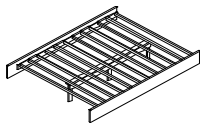

<b>TWIN</b>	
Complete Bed -	
B7750HB-T	3/3 Headboard (43x50)
B7750FBLP-T	3/3 Footboard (43x16)
B7750RLS-T	3/3 Rails/Slats/Supports

**DO YOU WANT TO MAKE IT TO ACCEPT AN ADJUSTABLE BASE BED?**

Remove the B7750RLS and Add the B7750ADJ priced below.

Vendor SKU	Dimensions
B7750ADJ-K	81-1/2
B7750ADJ-Q	81-1/2
B7750ADJ-F	76-1/2
B7750ADJ-T	76-1/2

**DO YOU WANT THIS AS A PLATFORM BED INSTEAD?**

Remove the B7750RLS standard side rails and replace with the platform rails below.