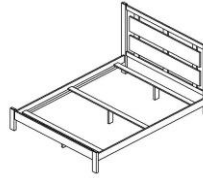

### Middleton Floating Panel Bed

Pictured in Birch #54

3 Slats for Mattress & Box Spring

B7751 Headboard

B7751 Footboard

**CAKING IS SAME PRICE AS KING, CHANGE SKU FROM -K TO -CAK**

Vendor SKU	Description & Dimensions
<b>KING</b>	
Complete Bed -	
B7751HB-K	6/6 Headboard (80-1/2x49)
B7751FB-K	6/6 Footboard (80-1/2x15)
B7750RLS-K	6/6 Rails/Slats/Supports

<b>QUEEN</b>	
Complete Bed -	
B7751HB-Q	5/0 Headboard (64-1/2x49)
B7751FB-Q	5/0 Footboard (64-1/2x15)
B7750RLS-Q	5/0 Rails/Slats/Supports

<b>FULL</b>	
Complete Bed -	
B7751HB-F	4/6 Headboard (58-1/2x49)
B7751FB-F	4/6 Footboard (58-1/2x15)
B7750RLS-F	4/6 Rails/Slats/Supports