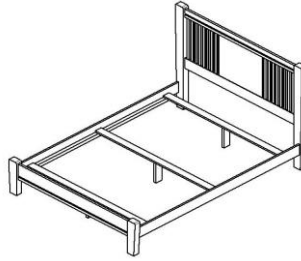

**Middleton Spindle Bed
with Low Profile Footboard**

CAKING IS SAME PRICE AS KING, CHANGE SKU FROM -K TO -CAK

Vendor SKU	Description & Dimensions
KING	
Complete Bed -	
B7750HB-K	6/6 Headboard (80x50)
B7750FBLP-K	6/6 Footboard (80x16)
B7750RLS-K	6/6 Rails/Slats/Supports

QUEEN	
Complete Bed -	
B7750HB-Q	5/0 Headboard (64x50)
B7750FBLP-Q	5/0 Footboard (64x16)
B7750RLS-Q	5/0 Rails/Slats/Supports

FULL	
Complete Bed -	
B7750HB-F	4/6 Headboard (58x50)
B7750FBLP-F	4/6 Footboard (58x16)
B7750RLS-F	4/6 Rails/Slats/Supports

TWIN	
Complete Bed -	
B7750HB-T	3/3 Headboard (43x50)
B7750FBLP-T	3/3 Footboard (43x16)
B7750RLS-T	3/3 Rails/Slats/Supports

DO YOU WANT TO MAKE IT TO ACCEPT AN ADJUSTABLE BASE BED?

Remove the B7750RLS and Add the B7750ADJ priced below.

Vendor SKU	Dimensions
B7750ADJ-K	81-1/2
B7750ADJ-Q	81-1/2
B7750ADJ-F	76-1/2
B7750ADJ-T	76-1/2

DO YOU WANT THIS AS A PLATFORM BED INSTEAD?

Remove the B7750RLS standard side rails and replace with the platform rails below.

For Mattress Only:

Vendor SKU	Includes 12 slats & Center Support System
KING	
B7750RLSP-K	King Platform Rails
B7750RLSP-Q	Queen Platform Rails
B7750RLSP-F	Full Platform Rails
B7750RLSP-T	Twin Platform Rails