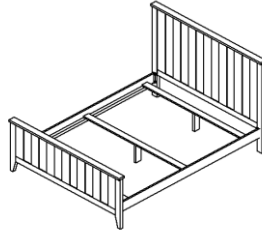

Lakewood Collection - Witmer Furniture 2023 Informational Sheet

Lakeland Panel Bed (B2710)

3 Slats for Mattress & Box Spring

NG IS SAME PRICE AS KING, JUST CHANGE SKU FROM -K TO

B2710 Headboard

B2710 Footboard

B2710 RLS
Rails/Slats/Supports

Vendor SKU	Description & Dimensions
Complete King Bed	
B2710HB-K	6/6 Headboard (80-3/4x50)
B2710FB-K	6/6 Footboard (80-3/4x28-1/4)
B2710RLS-K	6/6 Rails/Slats/Supports

Vendor SKU	Description & Dimensions
Complete CA King Bed	
B2710HB-CAK	6/0 Headboard (76-3/4x50)
B2710FB-CAK	6/0 Footboard (76-3/4x28-1/4)
B2710RLS-CAK	6/0 Rails/Slats/Supports

Vendor SKU	Description & Dimensions
Complete Queen Bed	
B2710HB-Q	5/0 Headboard (64-3/4x50)
B2710FB-Q	5/0 Footboard (64-3/4x28-1/4)
B2710RLS-Q	5/0 Rails/Slats/Supports

Vendor SKU	Description & Dimensions
Complete Full Bed	
B2710HB-F	4/6 Headboard (58-3/4x50)
B2710FB-F	4/6 Footboard (58-3/4x28-1/4)
B2710RLS-F	4/6 Rails/Slats/Supports