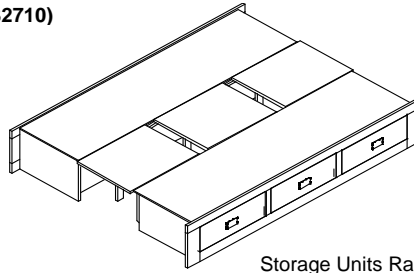

Lakewood Panel Bed with Underbed Storage (B2710)

Storage Units Raised Off Floor

CALKING IS SAME PRICE AS KING, JUST CHANGE SKU FROM -K TO -CAK

Vendor SKU	Description & Dimensions
Complete King Bed	
B27275-RH-K	RH Storage Unit
B27275-LH-K	LH Storage Unit
B2710HB-K	6/6 Headboard (80-3/4x50)
B2710FB-K	6/6 Footboard (80-3/4x28-1/4)
K-SUP-PNLS	Center Support Panels

H to top of platform is 19.5"

B27275 Underbed Storage

Vendor SKU	Description & Dimensions
Complete CA King Bed	
B27275-RH-CAK	RH Storage Unit
B27275-LH-CAK	LH Storage Unit
B2710HB-CAK	6/0 Headboard (76-3/4x50)
B2710FB-CAK	6/0 Footboard (76-3/4x28-1/4)
CAK-SUP-PNLS	Center Support Panels

H to top of platform is 19.5"

Vendor SKU	Description & Dimensions
Complete Queen Bed	
B27275-RH-Q	RH Storage Unit
B27275-LH-Q	LH Storage Unit
B2710HB-Q	5/0 Headboard (64-3/4x50)
B2710FB-Q	5/0 Footboard (64-3/4x28-1/4)
Q-SUP-PNLS	Center Support Panels

H to top of platform is 19.5"

Vendor SKU	Description & Dimensions
Complete Full Bed	
B27275-RH-F	RH Storage Unit
B27275-LH-F	LH Storage Unit
B2710HB-F	4/6 Headboard (58-3/4x50)
B2710FB-F	4/6 Footboard (58-3/4x28-1/4)
F-SUP-PNLS	Center Support Panels

H to top of platform is 19.5"

Vendor SKU	Description & Dimensions
B6710HB-K-S	6/6 Headboard (80-1/2x50)
B6710HB-CAK-S	6/0 Headboard (76-1/2x50)
B6710HB-Q-S	5/0 Headboard (64-1/2x50)
B6710HB-F-S	4/6 Headboard (58-1/2x50)