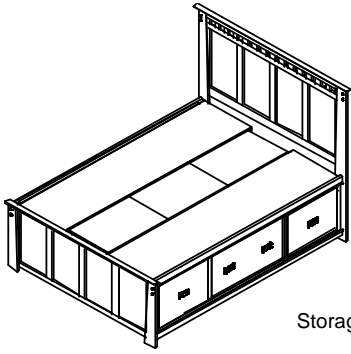

Storage Unit Sits on Floor