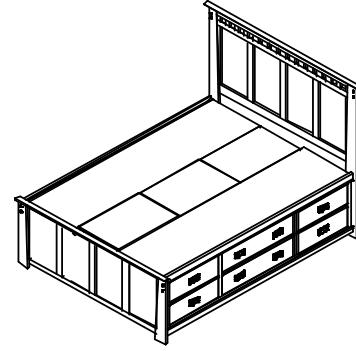

Remove the B75911RLS and Add the B75911ADJ priced below.

Description	Dimensions
B75911ADJ-K	13x81-1/2
B75911ADJ-CAK	13x85-1/2
B75911ADJ-Q	13x81-1/2
B75911ADJ-F	13x76-1/2

DO YOU WANT THIS WITH PLATFORM RAILS INSTEAD FOR MATTRESS ONLY?

Remove the B75911RLS and replace with the platform rails listed below.

B75911 RLSP
Rails/Slats/Supports

Description	Dimensions
B75911RLSP-K	13" Wide Side Rails
B75911RLSP-CAK	13" Wide Side Rails
B75911RLSP-Q	13" Wide Side Rails
B75911RLSP-F	13" Wide Side Rails

These come with 12 slats and center support system.

Storage Unit Sits on Floor

Kennan Panel Bed with Underbed Storage (B75929)

B75921 Headboard

Vendor SKU	Description & Dimensions
Complete King Bed	
B75921HB-K	6/6 Headboard (80-1/2x56)
B75921FB-K	6/6 Footboard (80-1/4x25-3/8)
B75929	3 Drw Storage Unit
B75930	6 Drw Storage Unit
K-SUP-PNLS	Center Support Panels
Underbed Dimension	81-1/2x21-1/2x23-1/4