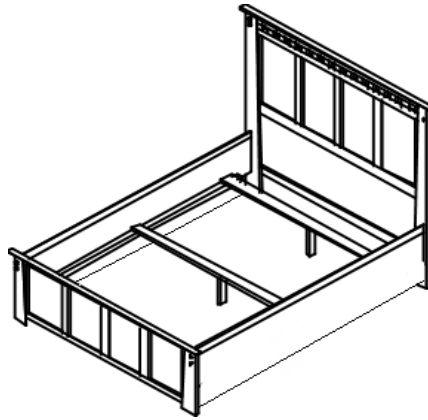

NOTE CAL KING IS SAME PRICE AS KING, JUST CHANGE SKU FROM -K TO -CAK

Vendor SKU	Description & Dimensions
Complete King Bed	
B75910HB-K	6/6 Headboard (81-1/4x56)
B75910FB-K	6/6 Footboard (80-3/4x21-3/8)
B75911RLS-K	13" Wide Side Rails

Vendor SKU	Description & Dimensions
Complete Cal King Bed	
B75910HB-CAK	6/0 Headboard (77-1/4x56)
B75910FB-CAK	6/0 Footboard (76-3/4x21-3/8)
B75911RLS-CAK	13" Wide Side Rails

Vendor SKU	Description & Dimensions
Complete Queen Bed	
B75910HB-Q	5/0 Headboard (65-1/4x56)
B75911FB-Q	5/0 Footboard (64-3/4x21-3/8)
B75910RLS-Q	13" Wide Side Rails

Vendor SKU	Description & Dimensions
Complete Full Bed	
B75910HB-F	4/6 Headboard (59-1/2x56)
B75910FB-F	5/0 Footboard (58-3/4x21-3/8)
B75911RLS-F	13" Wide Side Rails

DO YOU WANT TO MAKE IT TO ACCEPT AN ADJUSTABLE BASE BED?

Remove the B75911RLS and Add the B75911ADJ priced below.

Description	Dimensions
B75911ADJ-K	13x81-1/2
B75911ADJ-CAK	13x85-1/2
B75911ADJ-Q	13x81-1/2
B75911ADJ-F	13x76-1/2

DO YOU WANT THIS WITH PLATFORM RAILS INSTEAD FOR MATTRESS ONLY?

Remove the B75911RLS and replace with the platform rails listed below.

Description	Dimensions
B75911RLSP-K	13" Wide Side Rails
B75911RLSP-CAK	13" Wide Side Rails
B75911RLSP-Q	13" Wide Side Rails
B75911RLSP-F	13" Wide Side Rails

These come with 12 slats and center support system.