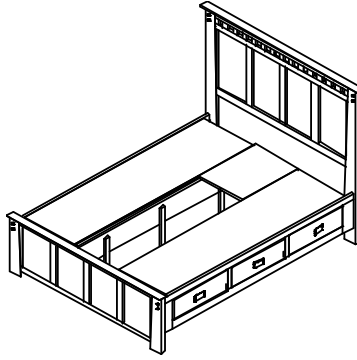

Kennan Collection - Witmer Furniture 2023 Informational Sheet

NOTE CAL KING IS SAME PRICE AS KING, JUST CHANGE SKU FROM -K TO -CAK

Kennan Panel Bed with Underbed Storage (B75975)

Vendor SKU	Description & Dimensions
Complete King Bed	
B75910HB-K	6/6 Headboard (81-1/4x56)
B7510FB-K	6/6 Footboard (80-3/4x21-3/8)
B75975RH-K	LH Underbed Storage
B75975LH -K	RH Underbed Storage
K-SUP-PNLS	Center Support Panels
Underbed Dimension	81-1/2x21-1/2x19-1/2

B75910 Footboard

Vendor SKU	Description & Dimensions
Complete Cal King Bed	
B75910HB-CAK	6/0 Headboard (77-1/4x56)
B75910FB-CAK	6/6 Footboard (76-3/4x21-3/8)
B75975RH-CAK	LH Underbed Storage
B75975LH -CAK	RH Underbed Storage
CAK-SUP-PNLS	Center Support Panels
Underbed Dimension	85-1/2x21-1/2x19-1/2

B75975 Underbed

Vendor SKU	Description & Dimensions
Complete Queen Bed	
B75910HB-Q	5/0 Headboard (65-1/4x56)
B75910FB-Q	5/0 Footboard (64-3/4x21-3/8)
B75975RH-Q	LH Underbed Storage
B75975LH -Q	RH Underbed Storage
Q-SUP-PNLS	Center Support Panels
Underbed Dimension	81-1/2x21-1/2x19-1/2

Vendor SKU	Description & Dimensions
Complete Full Bed	
B75910HB-F	4/6 Headboard (59-1/2x56)
B75910FB-F	4/6 Footboard (58-3/4x21-3/8)
B75991RH-F	LH Underbed Storage
B75991LH -F	RH Underbed Storage
F-SUP-PNLS	Center Support Panels
Underbed Dimension	76-1/2x21-1/2x19-1/2