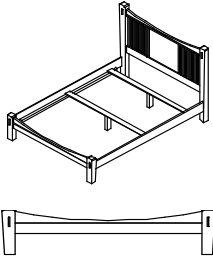

Heartland Mission - Witmer Furniture 2023 Informational Sheet

Heartland Mission Panel Bed with Low Profile Footboard

3 Slats for Mattress and Box Spring

CAL KING IS THE SAME PRICE AS KING, JUST CHANGE SKU FROM -K TO -CAK

Vendor SKU	Description & Dimensions
Complete King Bed	
B11752HB-K	6/6 Headboard (80x50)
B11750FBLP-K	6/6 Footboard (80x16)
B11752RLS-K	6/6 Rails/Slats/Supports
Complete Queen Bed	
B11752HB-Q	5/0 Headboard (64x50)
B11750FBLP-Q	5/0 Footboard (64x16)
B11752RLS-Q	5/0 Rails/Slats/Supports
Complete Full Bed	
B11752HB-F	4/6 Headboard (58x50)
B11750FBLP-F	4/6 Footboard (58x16)
B11752RLS-F	4/6 Rails/Slats/Supports
Complete Twin Bed	
B11752HB-T	3/3 Headboard (43x50)
B11750FBLP-T	3/3 Footboard (43x16)
B11752RLS-T	3/3 Rails/Slats/Supports

Heartland Mission Panel Bed with Slat Footboard Footboard

3 Slats for Mattress and Box Spring

CAL KING IS THE SAME PRICE AS KING, JUST CHANGE SKU FROM -K TO -CAK

Vendor SKU	Description & Dimensions
Complete King Bed	
B11752HB-K	6/6 Headboard (80x50)
B11750FBSL-K	6/6 Footboard (80x30)
B11752RLS-K	6/6 Rails/Slats/Supports
Complete Queen Bed	
B11752HB-Q	5/0 Headboard (64x50)
B11750FBSL-Q	5/0 Footboard (64x30)
B11752RLS-Q	5/0 Rails/Slats/Supports
Complete Full Bed	
B11752HB-F	4/6 Headboard (58x50)
B11750FBSL-F	4/6 Footboard (58x30)
B11752RLS-F	4/6 Rails/Slats/Supports
Complete Twin Bed	
B11752HB-T	3/3 Headboard (43x50)
B11750FBSL-T	3/3 Footboard (43x30)
B11752RLS-T	3/3 Rails/Slats/Supports

Overall

King - 80x50x86-1/2
Queen - 64x50x86-1/2
Full - 58x50x81-1/2

DO YOU WANT TO MAKE IT TO ACCEPT AN ADJUSTABLE BASE BED?

Remove the B11752RLS and Add the B11752ADJ priced below.

Vendor SKU	Description & Dimensions
B11752ADJ-K	6/6 (81-1/2)
B11752ADJ-Q	5/0 (81-1/2)
B11752ADJ-F	4/6 (76-1/2)
B11752ADJ-T	3/3 (76-1/2)