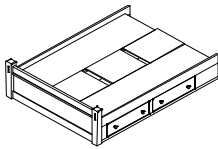

DO YOU WANT TO MAKE IT TO ACCEPT AN ADJUSTABLE BASE BED?

Remove the B11752RLS and Add the B11752ADJ priced below.

Vendor SKU	Description & Dimensions
B11752ADJ-K	6/6 (81-1/2)
B11752ADJ-Q	5/0 (81-1/2)
B11752ADJ-F	4/6 (76-1/2)
B11752ADJ-T	3/3 (76-1/2)

DO YOU WANT THIS BED WITH PLATFORM RAILS INSTEAD? GO TO PAGE 2.

DO YOU WANT THIS BED WITH A TALLER FOOTBOARD INSTEAD? GO TO PAGE

IF YOU WANT THIS BED AS A PLATFORM BED, REMOVE THE B11752RLS AND REPLACE WITH B11752RLSP INSTEAD

Vendor SKU	Description & Dimensions
B11752RLSP-K	6/6 Rails/Slats/Supports
B11752RLSP-Q	5/0 Rails/Slats/Supports
B11752RLSP-F	4/6 Rails/Slats/Supports
B11752RLSP-T	3/3 Rails/Slats/Supports

DO YOU WANT THIS BED WITH A TALLER HEADBOARD, REMOVE THE B11752HB AND REPLACE WITH B11753 HEADBOARD

CAL KING IS THE SAME PRICE AS KING, JUST CHANGE SKU FROM -K TO -CAK

B11753 HEADBOARD

Vendor SKU	Description & Dimensions
NOTE - THIS HEADBOARD IS 62" TALL	
B11753HB-K	6/6 Headboard (80x62)
B11753HB-Q	5/0 Headboard (64x62)
B11753HB-F	4/3 Headboard (58x62)
B11753HB-T	3/3 Headboard (43x62)

DO YOU WANT A STORAGE BED?

CAL KING IS THE SAME PRICE AS KING, JUST CHANGE SKU FROM -K TO -CAK

WITH