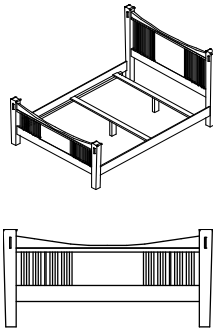

Heartland Mission - Witmer Furniture 2023 Informational Sheet

Heartland Mission Panel Bed with Low Profile Footboard

3 Slats for Mattress and Box Spring

CAL KING IS THE SAME PRICE AS KING, JUST CHANGE SKU FROM -K TO -CAK

Vendor SKU	Description & Dimensions
Complete King Bed	
B11752HB-K	6/6 Headboard (80x50)
B11750FBLP-K	6/6 Footboard (80x16)
B11752RLS-K	6/6 Rails/Slats/Supports
Complete Queen Bed	
B11752HB-Q	5/0 Headboard (64x50)
B11750FBLP-Q	5/0 Footboard (64x16)
B11752RLS-Q	5/0 Rails/Slats/Supports
Complete Full Bed	
B11752HB-F	4/6 Headboard (58x50)
B11750FBLP-F	4/6 Footboard (58x16)
B11752RLS-F	4/6 Rails/Slats/Supports
Complete Twin Bed	
B11752HB-T	3/3 Headboard (43x50)
B11750FBLP-T	3/3 Footboard (43x16)
B11752RLS-T	3/3 Rails/Slats/Supports

Heartland Mission Panel Bed with Slat Footboard Footboard

3 Slats for Mattress and Box Spring

CAL KING IS THE SAME PRICE AS KING, JUST CHANGE SKU FROM -K TO -CAK

Vendor SKU	Description & Dimensions
Complete King Bed	
B11752HB-K	6/6 Headboard (80x50)
B11750FBSL-K	6/6 Footboard (80x30)
B11752RLS-K	6/6 Rails/Slats/Supports
Complete Queen Bed	
B11752HB-Q	5/0 Headboard (64x50)
B11750FBSL-Q	5/0 Footboard (64x30)
B11752RLS-Q	5/0 Rails/Slats/Supports
Complete Full Bed	
B11752HB-F	4/6 Headboard (58x50)
B11750FBSL-F	4/6 Footboard (58x30)
B11752RLS-F	4/6 Rails/Slats/Supports
Complete Twin Bed	
B11752HB-T	3/3 Headboard (43x50)
B11750FBSL-T	3/3 Footboard (43x30)
B11752RLS-T	3/3 Rails/Slats/Supports

Overall

King - 80x50x86-1/2
Queen - 64x50x86-1/2
Full - 58x50x81-1/2

DO YOU WANT TO MAKE IT TO ACCEPT AN ADJUSTABLE BASE BED?

Remove the B11752RLS and Add the B11752ADJ priced below.

Vendor SKU	Description & Dimensions
B11752ADJ-K	6/6 (81-1/2)
B11752ADJ-Q	5/0 (81-1/2)
B11752ADJ-F	4/6 (76-1/2)
B11752ADJ-T	3/3 (76-1/2)