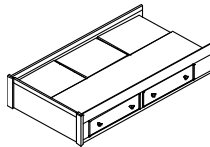

CAL KING IS THE SAME PRICE AS KING, JUST CHANGE SKU FROM -K TO -CAK

B11753 HEADBOARD

Vendor SKU	Description & Dimensions
NOTE - THIS HEADBOARD IS 62" TALL	
B11753HB-K	6/6 Headboard (80x62)
B11753HB-Q	5/0 Headboard (64x62)
B11753HB-F	4/3 Headboard (58x62)
B11753HB-T	3/3 Headboard (43x62)

DO YOU WANT A STORAGE BED?

CAL KING IS THE SAME PRICE AS KING, JUST CHANGE SKU FROM -K TO -CAK

WITH

B11750FBST Footboard

Vendor SKU	Description & Dimensions
Complete King Bed	
B11752HB-K	6/6 Headboard (80x50)
B117126-K-RH	6/6 Underbed 81-1/2x19-1/2
B117126-K-LH	6/6 Underbed 81-1/2x19-1/2
B11750FBST-K	6/6 Footboard (80x22)
K-SUP-PNLS	Center Support Panels
Complete Queen Bed	
B11752HB-Q	6/0 Headboard (64x50)
B117126-Q-RH	5/0 Underbed 81-1/2x19-1/2
B117126-Q-LH	5/0 Underbed 81-1/2x19-1/2
BO11750FBST-Q	5/0 Footboard (64x22)
Q-SUP-PNLS	Center Support Panels
Complete Full Bed	
B11752HB-F	4/6 Headboard (58x50)
B117126-F-RH	4/6 Underbed 76-1/2x19-1/2
B117126-F-LH	4/6 Underbed 76-1/2x19-1/2
BO11750FBST-F	4/6 Footboard (58x22)
F-SUP-PNLS	Center Support Panels
Complete Twin Bed	
B11752HB-T	3/3 Headboard (43x50)
B117126-T-RH	3/3 Underbed 76-1/2x19-1/2
OR	
B117126-T-LH	3/3 Underbed 76-1/2x19-1/2
B117126-T-RL	3/3 Side Rail 76-1/2x15-5/8
BO11750FBST-T	3/3 Footboard (43x22)
T-SUP-PNLS	Center Support Panels