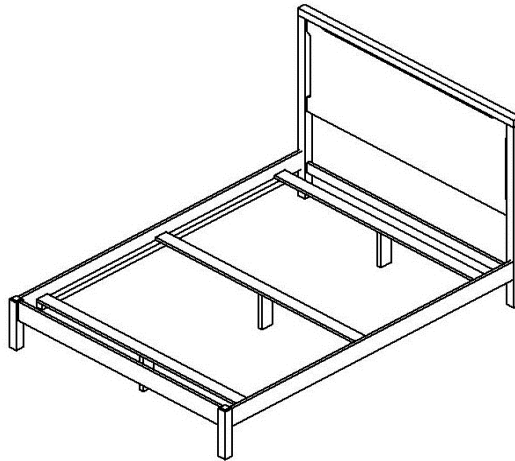

### 3 Slats for Mattress & Box Spring

Vendor SKU	Description & Dimensions
<b>Complete King Bed</b>	
B4310HB-K	6/6 Headboard (76-1/2x56)
B4320FB-K	6/6 Footboard (76-1/2x18)
B4300RLS-K	6/6 Rails/Slats/Supports

Headboard

Vendor SKU	Description & Dimensions
<b>Complete CA King Bed</b>	
B4310HB-CK	6/0 Headboard (74-1/2x56)
B4320FB-CK	6/0 Footboard (74-1/2x18)
B4300RLS-CK	6/0 Rails/Slats/Supports

Footboard

Vendor SKU	Description & Dimensions
<b>Complete Queen Bed</b>	
B4310HB-Q	(62-1/2x56)
B4320FB-Q	(62-1/2x18)
B4300RLS-Q	5/0 Rails, Slats/Supports

RLS

Vendor SKU	Description & Dimensions
<b>Complete Full Bed</b>	
B4310HB-F	(56-1/2x56)
B4320FB-F	(56-1/2x18)
B4300RLS-F	4/6 Rails, Slats/Supports

**DO YOU WANT TO MAKE IT TO ACCEPT AN ADJUSTABLE BASE BED?**