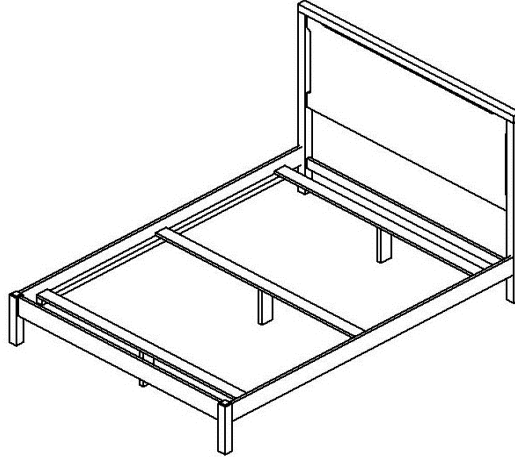

### 3 Slats for Mattress & Box Spring

Vendor SKU	Description & Dimensions
<b>Complete King Bed</b>	
B4310HB-K	6/6 Headboard (76-1/2x56)
B4320FB-K	6/6 Footboard (76-1/2x18)
B4300RLS-K	6/6 Rails/Slats/Supports

Headboard

Vendor SKU	Description & Dimensions
<b>Complete CA King Bed</b>	
B4310HB-CK	6/0 Headboard (74-1/2x56)
B4320FB-CK	6/0 Footboard (74-1/2x18)
B4300RLS-CK	6/0 Rails/Slats/Supports

Footboard

Vendor SKU	Description & Dimensions
<b>Complete Queen Bed</b>	
B4310HB-Q	(62-1/2x56)
B4320FB-Q	(62-1/2x18)
B4300RLS-Q	5/0 Rails, Slats/Supports