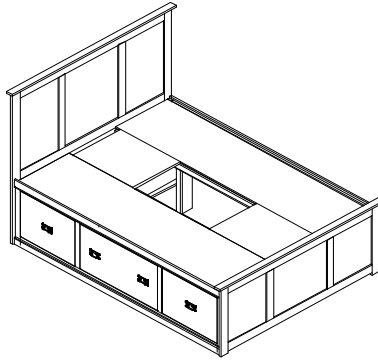

| Vendor SKU | Description & Dimensions |
|-------------|--------------------------|
| King Bed | King - 85x49x85-1/2 |
| B49910HB-K | 6/6 Headboard (85x49) |
| B49911FB-K | 6/6 Footboard (85x32) |
| B49952RLS-K | 6/6 Rails/Slats/Supports |
| Queen Bed | Queen - 69x49x85-1/2 |
| B49910HB-Q | 5/0 Headboard (69x49) |
| B49911FB-Q | 5/0 Footboard (69x32) |
| B49952RLS-Q | 5/0 Rails/Slats/Supports |
| Full Bed | Full - 63x49x80-1/2 |
| B49910HB-F | 4/6 Headboard (63x49) |
| B49911FB-F | 4/6 Footboard (63x32) |
| B49952RLS-F | 4/6 Rails/Slats/Supports |
| Twin Bed | Twin - 48x49x80-1/2 |
| B49910HB-T | 3/3 Headboard (48x49) |
| B49911FB-T | 3/3 Footboard (48x32) |
| B49952RLS-T | 3/3 Rails/Slats/Supports |

DO YOU WANT TO MAKE IT A PLATFORM BED?

Remove the B39952RLS and Add the B39952RLSP priced below.

Platform Rails/Slats/Supports

| Vendor SKU | Dimensions |
|--------------|------------|
| B49952RLSP-K | 81-1/2 |
| B49952RLSP-Q | 81-1/2 |
| B49952RLSP-F | 76-1/2 |
| B49952RLSP-T | 76-1/2 |

DO YOU WANT A LOW PROFILE FOOTBOARD INSTEAD?

Remove the B39911FB and Add the B399115FB priced below.

Low Pro FB

| Vendor SKU | Dimensions |
|-------------|---------------|
| B499115FB-K | 78-1/4x13-1/2 |
| B499115FB-Q | 62-1/4x13-1/2 |
| B499115FB-F | 56-1/4x13-1/2 |
| B499115FB-T | 41-1/4x13-1/2 |

Mission Panel Bed With Underbed Storage

NOTE CALKING IS THE SAME PRICE AS KING. JUST CHANGE SKU FROM K TO CAK ON ALL ITEMS

Headboard

Footboard

| Vendor SKU | Description & Dimensions |
|--|---|
| King | Complete Bed |
| B49928HB-K | 6/6 Headboard (81x55-3/4) |
| B49928FB-K | 6/6 Footboard (81x25-1/2) |
| B49929-K or B49930-K or K-SUP-PNLS | Underbed Storage (3-Drawer) Underbed Storage (6-Drawer) Center Support Panels |
| Underbed Dimension | 81-1/2x22-1/2 |