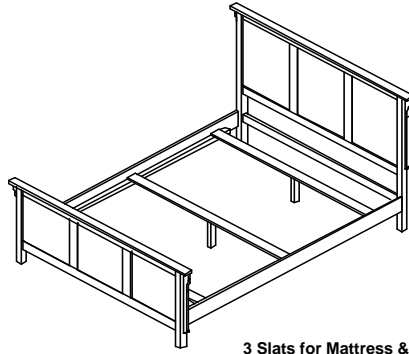

Mission Panel Bed

3 Slats for Mattress & Box Spring

NOTE CALKING IS THE SAME PRICE AS KING. JUST CHANGE SKU FROM K TO CAK ON ALL ITEMS

Vendor SKU	Description & Dimensions
King Bed	King - 85x49x85-1/2
B49935HB-K	6/6 Headboard (85x49)
B49935FB-K	6/6 Footboard (85x32)
B49952RLS-K	6/6 Rails/Slats/Supports
Queen Bed	Queen - 69x49x85-1/2
B49935HB-Q	5/0 Headboard (69x49)
B49935FB-Q	5/0 Footboard (69x32)
B49952RLS-Q	5/0 Rails/Slats/Supports
Full Bed	Full - 63x49x80-1/2
B49935HB-F	4/6 Headboard (63x49)
B49935FB-F	4/6 Footboard (63x32)
B49952RLS-F	4/6 Rails/Slats/Supports
Twin Bed	Twin - 48x49x80-1/2
B49935HB-T	3/3 Headboard (48x49)
B49935FB-T	3/3 Footboard (48x32)
B49952RLS-T	3/3 Rails/Slats/Supports

DO YOU WANT TO MAKE IT TO ACCEPT AN ADJUSTABLE BASE BED?

Remove the B39952RLS and Add the B39952ADJ priced below.

Description	Dimensions
B49952ADJ-K	81-1/2
B49952ADJ-Q	81-1/2
B49952ADJ-F	76-1/2
B49952ADJ-T	76-1/2

DO YOU WANT TO MAKE IT A PLATFORM BED?

Remove the B39952RLS and Add the B39952RLSP priced below.

Vendor SKU	Dimensions
B49952RLSP-K	81-1/2
B59952RLSP-Q	81-1/2
B49952RLSP-F	76-1/2
B49952RLSP-T	76-1/2

DO YOU WANT A LOW PROFILE FOOTBOARD INSTEAD?

Remove the B39911FB and Add the B399115FB priced below.

Vendor SKU	Dimensions
B499115FB-K	6/6 (78-1/4x13-1/2)
B499115FB-Q	5/0 (62-1/4x13-1/2)
B499115FB-F	4/6 (56-1/4x13-1/2)
B499115FB-T	3/3 (41-1/4x13-1/2)

DO YOU WANT THIS BED WITH STORAGE? GO TO PAGE 5