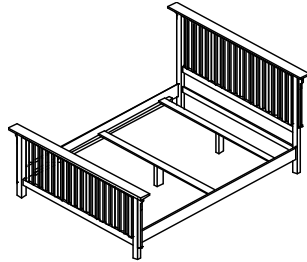

American Craftsman Collection - Witmer Furniture 2023 Informational Sheet

Mission Slat Bed

3 Slats for Mattress & Box Spring

NOTE CALKING IS THE SAME PRICE AS KING. JUST CHANGE SKU FROM K TO CAK ON ALL ITEMS

| Vendor SKU | Description & Dimensions |
|-------------|--------------------------|
| King Bed | King - 85x49x85-1/2 |
| B49910HB-K | 6/6 Headboard (85x49) |
| B49911FB-K | 6/6 Footboard (85x32) |
| B49952RLS-K | 6/6 Rails/Slats/Supports |
| Queen Bed | Queen - 69x49x85-1/2 |
| B49910HB-Q | 5/0 Headboard (69x49) |
| B49911FB-Q | 5/0 Footboard (69x32) |
| B49952RLS-Q | 5/0 Rails/Slats/Supports |
| Full Bed | Full - 63x49x80-1/2 |
| B49910HB-F | 4/6 Headboard (63x49) |
| B49911FB-F | 4/6 Footboard (63x32) |
| B49952RLS-F | 4/6 Rails/Slats/Supports |
| Twin Bed | Twin - 48x49x80-1/2 |
| B49910HB-T | 3/3 Headboard (48x49) |
| B49911FB-T | 3/3 Footboard (48x32) |
| B49952RLS-T | 3/3 Rails/Slats/Supports |

DO YOU WANT TO MAKE IT TO ACCEPT AN ADJUSTABLE BASE BED?

Remove the B39952RLS and Add the B39952ADJ priced below.

| Description | Dimensions |
|-------------|------------|
| B49952ADJ-K | 81-1/2 |
| B49952ADJ-Q | 81-1/2 |
| B49952ADJ-F | 76-1/2 |
| B49952ADJ-T | 76-1/2 |