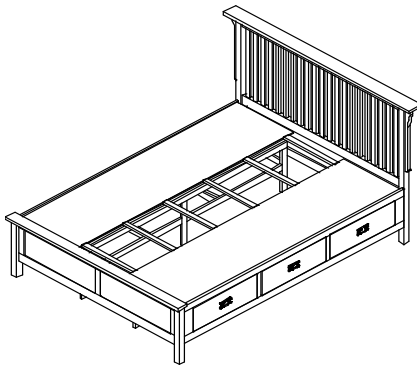

DO YOU WANT TO MAKE IT A PLATFORM BED?

Remove the B39952RLS and Add the B39952RLSP priced below.

| Vendor SKU | Dimensions |
|--------------|------------|
| B49952RLSP-K | 81-1/2 |
| B59952RLSP-Q | 81-1/2 |
| B49952RLSP-F | 76-1/2 |
| B49952RLSP-T | 76-1/2 |

DO YOU WANT A LOW PROFILE FOOTBOARD INSTEAD?

Remove the B39911FB and Add the B399115FB priced below.

| Vendor SKU | Dimensions |
|-------------|---------------------|
| B499115FB-K | 6/6 (78-1/4x13-1/2) |
| B499115FB-Q | 5/0 (62-1/4x13-1/2) |
| B499115FB-F | 4/6 (56-1/4x13-1/2) |
| B499115FB-T | 3/3 (41-1/4x13-1/2) |

DO YOU WANT THIS BED WITH STORAGE? GO TO PAGE 5

Mission Slat Headboard With Underbed Storage

NOTE CALKING IS THE SAME PRICE AS KING. JUST CHANGE SKU FROM K TO CAK ON ALL ITEMS

K-Q-F

| Vendor SKU | Description & Dimensions |
|--|---|
| King | Complete Bed |
| B49910HB-K | 6/6 Headboard (85x49) |
| B499110FB-K | 6/6 Footboard (80x20-3/8) |
| B41275-RH-K or B41275-LH-K or K-SUP-PNLS | Underbed Storage Underbed Storage Center Support Panels |
| Underbed Dimension | 81-1/2x21-1/2 |