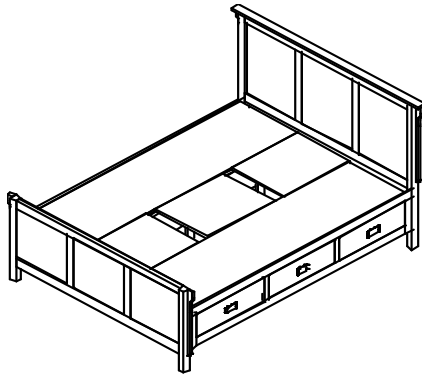

Mission Panel Bed With Raised Storage

NOTE CAL KING IS THE SAME PRICE AS KING. JUST CHANGE SKU FROM K TO CAK ON ALL ITEMS

Vendor SKU	Description & Dimensions
King Bed	Complete Bed
B49935HB-K	6/6 Headboard (83x49)
B49935FB-K	6/6 Footboard (83x28)
B41275-RH-K	Underbed Storage
B41275-LH-K	Underbed Storage
K-SUP-PNLS	Center Support Panels
Underbed Dimension	81-1/2x19-1/2

Vendor SKU	Description & Dimensions
Queen Bed	Complete Bed
B49935HB-Q	5/0 Headboard (67x49)
B49935FB-Q	5/0 Footboard (67x28)
B41275-RH-Q	Underbed Storage
B41275-LH-Q	Underbed Storage
Q-SUP-PNLS	Center Support Panels
Underbed Dimension	81-1/2x19-1/2

WITH

Vendor SKU	Description & Dimensions
Full Bed	Complete Bed
B49935HB-F	4/6 Headboard (61x49)
B49935FB-F	4/6 Footboard (61x28)
B41275-RH-F	Underbed Storage
B41275-LH-F	Underbed Storage
F-SUP-PNLS	Center Support Panels
Underbed Dimension	76-1/2x19-1/2