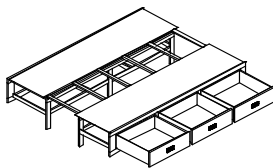

DO YOU WANT THIS BED WITH STORAGE? GO TO PAGE 5

Mission Slat Headboard With Underbed Storage

NOTE CALKING IS THE SAME PRICE AS KING. JUST CHANGE SKU FROM K TO CAK ON ALL ITEMS

K-Q-F

| Vendor SKU | Description & Dimensions |
|--|---|
| King | Complete Bed |
| B49910HB-K | 6/6 Headboard (85x49) |
| B499110FB-K | 6/6 Footboard (80x20-3/8) |
| B41275-RH-K or B41275-LH-K or K-SUP-PNLS | Underbed Storage Underbed Storage Center Support Panels |
| Underbed Dimension | 81-1/2x21-1/2 |