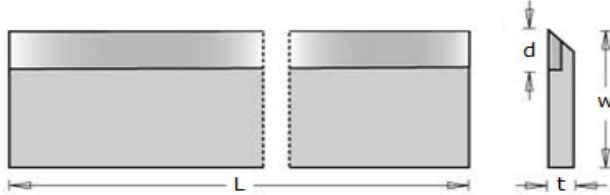

CENTRIC

CARBIDE TIP CORRUGATED KNIFESTOCK

A VERY EFFECTIVE SOLUTION FOR APPLICATIONS REQUIRING **LONGER LIFE THAN HSS & BETTER IMPACT RESISTANCE THAN CARBIDE & BACKER.**

CENTRIC CORRUGATED CARBIDE TIP KNIFESTOCK ALSO OFFERS SLIGHTLY EASIER JOINTING THAN CARBIDE & BACKER.

WE USE APPROX.
TWICE AS THICK CARBIDE
VS TYPICAL ECONOMY C.T. KNIVES

CENTRIC

Competitors

2mm

1mm

WE CAN QUICKLY AND ACCURATELY CUT TO ANY LENGTH IN-HOUSE WITH OUR EDM CAPABILITIES.

KNIFE LENGTH	(w): 1½" (38mm) (t): 5/16" (8mm) Inlay (d): 15mm	(w): 1¾" (45mm) (t): 5/16" (8mm) Inlay (d): 20mm	(w): 1¾" (45mm) (t): 5/16" (8mm) Inlay (d): 25mm	(w): 2" (50mm) (t): 5/16" (8mm) Inlay (d): 25mm	(w): 2¼" (60mm) (t): 3/8" (10mm) Inlay (d): 35mm	(w): 2¾" (70mm) (t): 3/8" (10mm) Inlay (d): 35mm
40mm	$26.00	$30.00	$34.00	$34.00	$52.00	$66.00
50mm	$32.50	$37.50	$42.50	$42.50	$65.00	$82.50
60mm	$39.00	$45.00	$51.00	$51.00	$78.00	$99.00
70mm	$45.50	$52.50	$59.50	$59.50	$91.00	$115.50
80mm	$52.00	$60.00	$68.00	$68.00	$104.00	$132.00
90mm	$58.50	$67.50	$76.50	$76.50	$117.00	$148.50
100mm	$65.00	$75.00	$85.00	$85.00	$130.00	$165.00
110mm	$71.50	$82.50	$93.50	$93.50	$143.00	$181.50
120mm	$78.00	$90.00	$102.00	$102.00	$156.00	$198.00
130mm	$84.50	$97.50	$110.50	$110.50	$169.00	$214.50
140mm	$91.00	$105.00	$119.00	$119.00	$182.00	$231.00
150mm	$97.50	$112.50	$127.50	$127.50	$195.00	$247.50
160mm	$104.00	$120.00	$136.00	$136.00	$208.00	$264.00
170mm	$110.50	$127.50	$144.50	$144.50	$221.00	$280.50
180mm	$117.00	$135.00	$153.00	$153.00	$234.00	$297.00
190mm	$123.50	$142.50	$161.50	$161.50	$247.00	$313.50
200mm	$130.00	$150.00	$170.00	$170.00	$260.00	$330.00
210mm	$136.50	$157.50	$178.50	$178.50	$273.00	$346.50
220mm	$143.00	$165.00	$187.00	$187.00	$286.00	$363.00
230mm	$149.50	$172.50	$195.50	$195.50	$299.00	$379.50
240mm	$156.00	$180.00	$204.00	$204.00	$312.00	$396.00
Custom	$0.65/mm	$0.75/mm	$0.85/mm	$0.85/mm	$1.30/mm	$1.65/mm
FULL BAR (650mm)	$310.00	$390.00	$415.00	$415.00	$625.00	$760.00