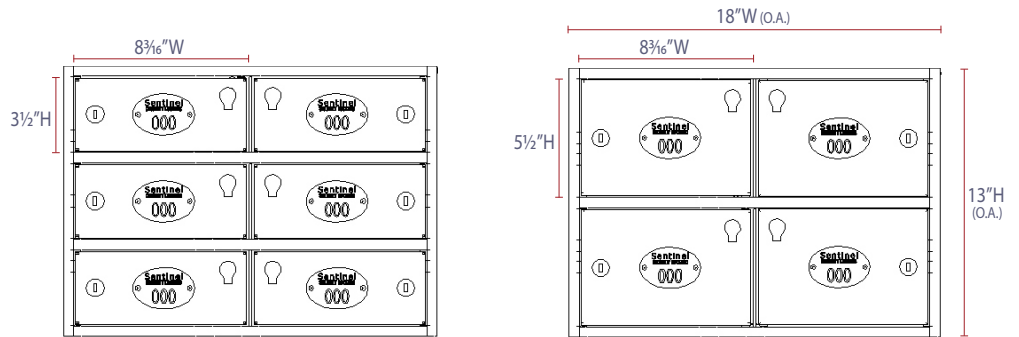

15 DOOR INSERT

18 DOOR INSERT

Overall size: 36" W x 24" D x 82" H (with Base)

Power requirements: 115 VAC, 60 Hz, dedicated 15 amp circuit (shown with 14 door special insert)

6 DOOR REGULAR INSERT

4 DOOR REGULAR INSERT

INSIDE VIEW - 42 1/2" HIGH MODEL

Overall size: 24" W x 24" D x 42 1/2" H

Power requirements: 115 VAC, 60 Hz, dedicated 15 amp circuit (shown with 6 door regular insert)

4 DOOR HORIZONTAL INSERT

4 DOOR IRREGULAR INSERT