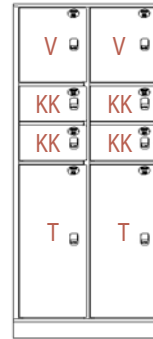

SAMPLE ARRANGEMENTS

08AE

UNIT DIMENSIONS

	DOOR WIDTH	LENGTH
B	10³/₁₆"	9¹/₈"
FF	33¹/₈"	37³/₈"
H	10³/₁₆"	37³/₈"
HF	9³/₁₆"	37³/₈"
HH	21⁵/₈"	37³/₈"
J	10³/₁₆"	18³/₁₆"
KK	15⁷/₈"	8¹/₈"
L	10³/₁₆"	15"
M	10³/₁₆"	11³/₄"
S	15⁷/₈"	75⁷/₈"
T	15⁷/₈"	37³/₈"
V	15⁷/₈"	18³/₁₆"
X	15⁷/₈"	15"
3A	7³/₁₆"	37³/₈"
3B	7³/₁₆"	18³/₁₆"
3E	7³/₁₆"	6⁵/₈"
3J	10³/₁₆"	56⁵/₈"
3V	15⁷/₈"	56⁵/₈"
6A	7³/₁₆"	59⁷/₈"
6BB	21⁵/₈"	18³/₁₆"
6D	7³/₁₆"	63¹/₈"
6F	7³/₁₆"	9¹/₈"
6G	10³/₁₆"	59⁷/₈"
6S	15⁷/₈"	59⁷/₈"
6X	15⁷/₈"	9¹/₈"
7E	7³/₁₆"	11³/₄"

May be used to replace any door marked "FF"

Refrigerated Evidence Lockers
Various interior inserts available
(See reverse)

Manufacturing Quality Metal Products Since 1903
Tiffin Metal Products
450 Wall Street
Tiffin, Ohio, 44883

Phone: 800-537-0983
Fax: 419-447-5175

email: sentinellockers@tiffinmetal.com
www.tiffinmetal.com
www.sentinellockers.com