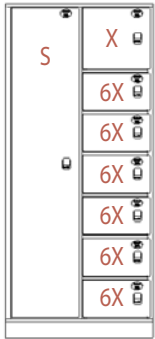

SAMPLE ARRANGEMENTS

08AA