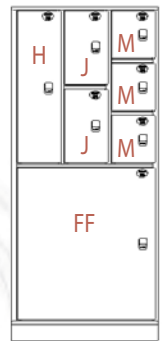

SAMPLE ARRANGEMENTS

All lockers are 24"D x 82"H including a 4" attached base.

Sample 18"W modules are shown at left.

All other sample module configurations are 36"W.

UNIT DIMENSIONS

DOOR	WIDTH	LENGTH
B	10³/₁₆"	9¹/₈"
FF	33¹/₈"	37³/₈"
H	10³/₁₆"	37³/₈"
HF	9³/₁₆"	37³/₈"
HH	21¹/₈"	37³/₈"
J	10³/₁₆"	18³/₁₆"
KK	15⁷/₈"	8¹/₈"
L	10³/₁₆"	15"
M	10³/₁₆"	11³/₄"
S	15⁷/₈"	75⁷/₈"
T	15⁷/₈"	37³/₈"
V	15⁷/₈"	18³/₁₆"
X	15⁷/₈"	15"
3A	7³/₁₆"	37³/₈"
3B	7³/₁₆"	18³/₁₆"
3E	7³/₁₆"	6⁵/₈"
3J	10³/₁₆"	56⁵/₈"
3V	15⁷/₈"	56⁵/₈"
6A	7³/₁₆"	59⁷/₈"
6BB	21¹/₈"	18³/₁₆"
6D	7³/₁₆"	63¹/₈"
6F	7³/₁₆"	9¹/₈"
6G	10³/₁₆"	59⁷/₈"
6S	15⁷/₈"	59⁷/₈"
6X	15⁷/₈"	9¹/₈"
7E	7³/₁₆"	11³/₄"

07AB

Manufacturing Quality Metal Products Since 1903

Tiffin Metal Products
450 Wall Street
Tiffin, Ohio, 44883

Phone: 800-537-0983
Fax: 419-447-5175

email: sentinellockers@tiffinmetal.com
www.tiffinmetal.com
www.sentinellockers.com