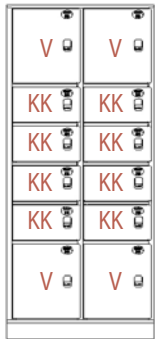

08AC

08AD

08AE

09AA

10AA

10AB

11AA

12AA

12AB

14AA

14AB

15AA

24AA

12AA Module Configuration

UNIT DIMENSIONS

	DOOR WIDTH	LENGTH
B	10 ³ / ₁₆ "	9 ¹ / ₈ "
FF	33 ¹ / ₈ "	37 ³ / ₈ "
H	10 ³ / ₁₆ "	37 ³ / ₈ "
HF	9 ³ / ₁₆ "	37 ³ / ₈ "
HH	21 ⁵ / ₈ "	37 ³ / ₈ "
J	10 ³ / ₁₆ "	18 ³ / ₁₆ "
KK	15 ⁷ / ₈ "	8 ¹ / ₈ "
L	10 ³ / ₁₆ "	15"
M	10 ³ / ₁₆ "	11 ³ / ₄ "
S	15 ⁷ / ₈ "	75 ⁷ / ₈ "
T	15 ⁷ / ₈ "	37 ³ / ₈ "
V	15 ⁷ / ₈ "	18 ³ / ₁₆ "
X	15 ⁷ / ₈ "	15"
3A	7 ³ / ₁₆ "	37 ³ / ₈ "
3B	7 ³ / ₁₆ "	18 ³ / ₁₆ "
3E	7 ³ / ₁₆ "	6 ⁵ / ₈ "
3J	10 ³ / ₁₆ "	56 ⁵ / ₈ "
3V	15 ⁷ / ₈ "	56 ⁵ / ₈ "
6A	7 ³ / ₁₆ "	59 ⁷ / ₈ "
6BB	21 ⁵ / ₈ "	18 ³ / ₁₆ "
6D	7 ³ / ₁₆ "	63 ¹ / ₈ "
6F	7 ³ / ₁₆ "	9 ¹ / ₈ "
6G	10 ³ / ₁₆ "	59 ⁷ / ₈ "
6S	15 ⁷ / ₈ "	59 ⁷ / ₈ "
6X	15 ⁷ / ₈ "	9 ¹ / ₈ "
7E	7 ³ / ₁₆ "	11 ³ / ₄ "

INSIDE VIEW - 42 1/2" HIGH MODEL

Overall size: 24" W x 24" D x 42 1/2" H

Power requirements: 115 VAC, 60 Hz, dedicated 15 amp circuit (shown with 6 door regular insert)

4 DOOR HORIZONTAL INSERT

4 DOOR IRREGULAR INSERT