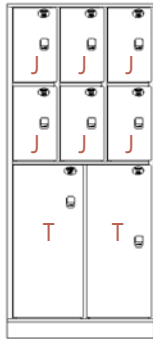

SAMPLE ARRANGEMENTS

08AB

UNIT DIMENSIONS

	DOOR WIDTH	LENGTH
B	10³/₁₆"	9¹/₈"
FF	33¹/₈"	37³/₈"
H	10³/₁₆"	37³/₈"
HF	9³/₁₆"	37³/₈"
HH	21⁵/₈"	37³/₈"
J	10³/₁₆"	18³/₁₆"
KK	15⁷/₈"	8¹/₈"
L	10³/₁₆"	15"
M	10³/₁₆"	11³/₄"
S	15⁷/₈"	75⁷/₈"
T	15⁷/₈"	37³/₈"
V	15⁷/₈"	18³/₁₆"
X	15⁷/₈"	15"
3A	7³/₁₆"	37³/₈"
3B	7³/₁₆"	18³/₁₆"
3E	7³/₁₆"	6⁵/₈"
3J	10³/₁₆"	56⁵/₈"
3V	15⁷/₈"	56⁵/₈"
6A	7³/₁₆"	59⁷/₈"
6BB	21⁵/₈"	18³/₁₆"
6D	7³/₁₆"	63¹/₈"
6F	7³/₁₆"	9¹/₈"
6G	10³/₁₆"	59⁷/₈"
6S	15⁷/₈"	59⁷/₈"
6X	15⁷/₈"	9¹/₈"
7E	7³/₁₆"	11³/₄"

May be used to replace any door marked "FF"

Refrigerated Evidence Lockers
Various interior inserts available
(See reverse)

Manufacturing Quality Metal Products Since 1903
Tiffin Metal Products
450 Wall Street
Tiffin, Ohio, 44883

Phone: 800-537-0983
Fax: 419-447-5175

email: sentinellockers@tiffinmetal.com
www.tiffinmetal.com
www.sentinellockers.com