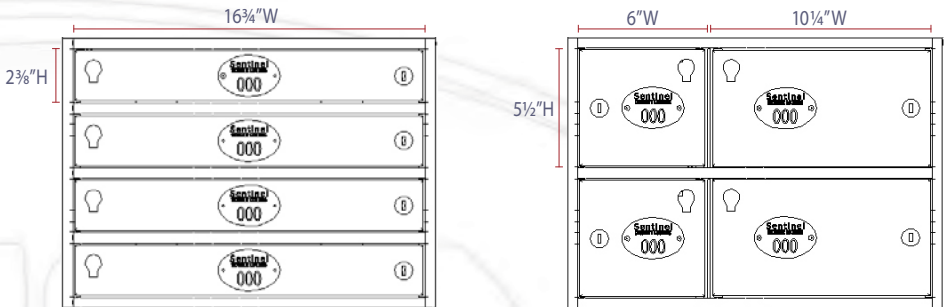

15 DOOR INSERT

18 DOOR INSERT

Overall size: 36" W x 24" D x 82" H (with Base)

Power requirements: 115 VAC, 60 Hz, dedicated 15 amp circuit (shown with 14 door special insert)

6 DOOR REGULAR INSERT

4 DOOR REGULAR INSERT

INSIDE VIEW - 42 1/2" HIGH MODEL

Overall size: 24" W x 24" D x 42 1/2" H

Power requirements: 115 VAC, 60 Hz, dedicated 15 amp circuit (shown with 6 door regular insert)

4 DOOR HORIZONTAL INSERT

4 DOOR IRREGULAR INSERT