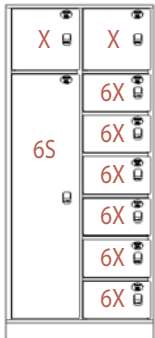

SAMPLE ARRANGEMENTS

09AA

UNIT DIMENSIONS

	DOOR WIDTH	LENGTH
B	10³/₁₆"	9¹/₈"
FF	33¹/₈"	37³/₈"
H	10³/₁₆"	37³/₈"
HF	9³/₁₆"	37³/₈"
HH	21⁵/₈"	37³/₈"
J	10³/₁₆"	18³/₁₆"
KK	15⁷/₈"	8¹/₈"
L	10³/₁₆"	15"
M	10³/₁₆"	11³/₄"
S	15⁷/₈"	75⁷/₈"
T	15⁷/₈"	37³/₈"
V	15⁷/₈"	18³/₁₆"
X	15⁷/₈"	15"
3A	7³/₁₆"	37³/₈"
3B	7³/₁₆"	18³/₁₆"
3E	7³/₁₆"	6⁵/₈"
3J	10³/₁₆"	56⁵/₈"
3V	15⁷/₈"	56⁵/₈"
6A	7³/₁₆"	59⁷/₈"
6BB	21⁵/₈"	18³/₁₆"
6D	7³/₁₆"	63¹/₈"
6F	7³/₁₆"	9¹/₈"
6G	10³/₁₆"	59⁷/₈"
6S	15⁷/₈"	59⁷/₈"
6X	15⁷/₈"	9¹/₈"
7E	7³/₁₆"	11³/₄"

May be used to replace any door marked "FF"

Refrigerated Evidence Lockers
Various interior inserts available
(See reverse)

Manufacturing Quality Metal Products Since 1903
Tiffin Metal Products
450 Wall Street
Tiffin, Ohio, 44883

Phone: 800-537-0983
Fax: 419-447-5175

email: sentinellockers@tiffinmetal.com
www.tiffinmetal.com
www.sentinellockers.com