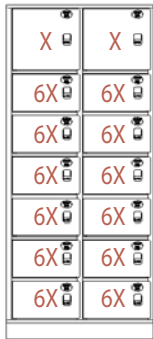

08AC

08AD

08AE

09AA

10AA

10AB

11AA

12AA

12AB

14AA

14AB

15AA

24AA

12AA Module Configuration

UNIT DIMENSIONS

	DOOR WIDTH	LENGTH
B	10 ³ / ₁₆ "	9 ¹ / ₈ "
FF	33 ¹ / ₈ "	37 ³ / ₈ "
H	10 ³ / ₁₆ "	37 ³ / ₈ "
HF	9 ³ / ₁₆ "	37 ³ / ₈ "
HH	21 ⁵ / ₈ "	37 ³ / ₈ "
J	10 ³ / ₁₆ "	18 ³ / ₁₆ "
KK	15 ⁷ / ₈ "	8 ¹ / ₈ "
L	10 ³ / ₁₆ "	15"
M	10 ³ / ₁₆ "	11 ³ / ₄ "
S	15 ⁷ / ₈ "	75 ⁷ / ₈ "
T	15 ⁷ / ₈ "	37 ³ / ₈ "
V	15 ⁷ / ₈ "	18 ³ / ₁₆ "
X	15 ⁷ / ₈ "	15"
3A	7 ³ / ₁₆ "	37 ³ / ₈ "
3B	7 ³ / ₁₆ "	18 ³ / ₁₆ "
3E	7 ³ / ₁₆ "	6 ⁵ / ₈ "
3J	10 ³ / ₁₆ "	56 ⁵ / ₈ "
3V	15 ⁷ / ₈ "	56 ⁵ / ₈ "
6A	7 ³ / ₁₆ "	59 ⁷ / ₈ "
6BB	21 ⁵ / ₈ "	18 ³ / ₁₆ "
6D	7 ³ / ₁₆ "	63 ¹ / ₈ "
6F	7 ³ / ₁₆ "	9 ¹ / ₈ "
6G	10 ³ / ₁₆ "	59 ⁷ / ₈ "
6S	15 ⁷ / ₈ "	59 ⁷ / ₈ "
6X	15 ⁷ / ₈ "	9 ¹ / ₈ "
7E	7 ³ / ₁₆ "	11 ³ / ₄ "

INSIDE VIEW - 42 1/2" HIGH MODEL

Overall size: 24" W x 24" D x 42 1/2" H

Power requirements: 115 VAC, 60 Hz, dedicated 15 amp circuit (shown with 6 door regular insert)

4 DOOR HORIZONTAL INSERT

4 DOOR IRREGULAR INSERT