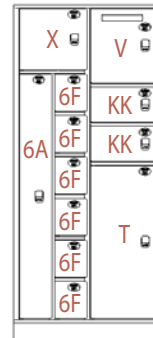

SAMPLE ARRANGEMENTS

12AA

UNIT DIMENSIONS

	DOOR WIDTH	LENGTH
B	10³/₁₆"	9¹/₈"
FF	33¹/₈"	37³/₈"
H	10³/₁₆"	37³/₈"
HF	9³/₁₆"	37³/₈"
HH	21⁵/₈"	37³/₈"
J	10³/₁₆"	18³/₁₆"
KK	15⁷/₈"	8¹/₈"
L	10³/₁₆"	15"
M	10³/₁₆"	11³/₄"
S	15⁷/₈"	75⁷/₈"
T	15⁷/₈"	37³/₈"
V	15⁷/₈"	18³/₁₆"
X	15⁷/₈"	15"
3A	7³/₁₆"	37³/₈"
3B	7³/₁₆"	18³/₁₆"
3E	7³/₁₆"	6⁵/₈"
3J	10³/₁₆"	56⁵/₈"
3V	15⁷/₈"	56⁵/₈"
6A	7³/₁₆"	59⁷/₈"
6BB	21⁵/₈"	18³/₁₆"
6D	7³/₁₆"	63¹/₈"
6F	7³/₁₆"	9¹/₈"
6G	10³/₁₆"	59⁷/₈"
6S	15⁷/₈"	59⁷/₈"
6X	15⁷/₈"	9¹/₈"
7E	7³/₁₆"	11³/₄"

May be used to replace any door marked "FF"

Refrigerated Evidence Lockers
Various interior inserts available
(See reverse)

Manufacturing Quality Metal Products Since 1903
Tiffin Metal Products
450 Wall Street
Tiffin, Ohio, 44883

Phone: 800-537-0983
Fax: 419-447-5175

email: sentinellockers@tiffinmetal.com
www.tiffinmetal.com
www.sentinellockers.com