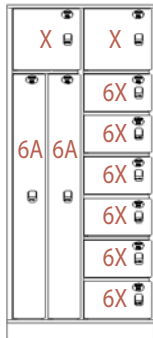

08AC

08AD

08AE

09AA

10AA

10AB

11AA

12AA

12AB

14AA

14AB

15AA

24AA

12AA Module Configuration

UNIT DIMENSIONS

	DOOR WIDTH	LENGTH
B	10 ³ / ₁₆ "	9 ¹ / ₈ "
FF	33 ¹ / ₈ "	37 ³ / ₈ "
H	10 ³ / ₁₆ "	37 ³ / ₈ "
HF	9 ³ / ₁₆ "	37 ³ / ₈ "
HH	21 ⁵ / ₈ "	37 ³ / ₈ "
J	10 ³ / ₁₆ "	18 ³ / ₁₆ "
KK	15 ⁷ / ₈ "	8 ¹ / ₈ "
L	10 ³ / ₁₆ "	15"
M	10 ³ / ₁₆ "	11 ³ / ₄ "
S	15 ⁷ / ₈ "	75 ⁷ / ₈ "
T	15 ⁷ / ₈ "	37 ³ / ₈ "
V	15 ⁷ / ₈ "	18 ³ / ₁₆ "
X	15 ⁷ / ₈ "	15"
3A	7 ³ / ₁₆ "	37 ³ / ₈ "
3B	7 ³ / ₁₆ "	18 ³ / ₁₆ "
3E	7 ³ / ₁₆ "	6 ⁵ / ₈ "
3J	10 ³ / ₁₆ "	56 ⁵ / ₈ "
3V	15 ⁷ / ₈ "	56 ⁵ / ₈ "
6A	7 ³ / ₁₆ "	59 ⁷ / ₈ "
6BB	21 ⁵ / ₈ "	18 ³ / ₁₆ "
6D	7 ³ / ₁₆ "	63 ¹ / ₈ "
6F	7 ³ / ₁₆ "	9 ¹ / ₈ "
6G	10 ³ / ₁₆ "	59 ⁷ / ₈ "
6S	15 ⁷ / ₈ "	59 ⁷ / ₈ "
6X	15 ⁷ / ₈ "	9 ¹ / ₈ "
7E	7 ³ / ₁₆ "	11 ³ / ₄ "

15 DOOR INSERT

18 DOOR INSERT

Overall size: 36" W x 24" D x 82" H (with Base)

Power requirements: 115 VAC, 60 Hz, dedicated 15 amp circuit (shown with 14 door special insert)

6 DOOR REGULAR INSERT

4 DOOR REGULAR INSERT

INSIDE VIEW - 42 1/2" HIGH MODEL

Overall size: 24" W x 24" D x 42 1/2" H

Power requirements: 115 VAC, 60 Hz, dedicated 15 amp circuit (shown with 6 door regular insert)

4 DOOR HORIZONTAL INSERT

4 DOOR IRREGULAR INSERT