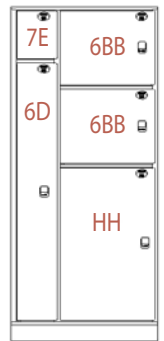

SAMPLE ARRANGEMENTS

All lockers are 24"D x 82"H including a 4" attached base.

Sample 18"W modules are shown at left.

All other sample module configurations are 36"W.

UNIT DIMENSIONS

DOOR	WIDTH	LENGTH
B	10³/₁₆"	9¹/₈"
FF	33¹/₈"	37³/₈"
H	10³/₁₆"	37³/₈"
HF	9³/₁₆"	37³/₈"
HH	21¹/₈"	37³/₈"
J	10³/₁₆"	18³/₁₆"
KK	15⁷/₈"	8¹/₈"
L	10³/₁₆"	15"
M	10³/₁₆"	11³/₄"
S	15⁷/₈"	75⁷/₈"
T	15⁷/₈"	37³/₈"
V	15⁷/₈"	18³/₁₆"
X	15⁷/₈"	15"
3A	7³/₁₆"	37³/₈"
3B	7³/₁₆"	18³/₁₆"
3E	7³/₁₆"	6⁵/₈"
3J	10³/₁₆"	56⁵/₈"
3V	15⁷/₈"	56⁵/₈"
6A	7³/₁₆"	59⁷/₈"
6BB	21¹/₈"	18³/₁₆"
6D	7³/₁₆"	63¹/₈"
6F	7³/₁₆"	9¹/₈"
6G	10³/₁₆"	59⁷/₈"
6S	15⁷/₈"	59⁷/₈"
6X	15⁷/₈"	9¹/₈"
7E	7³/₁₆"	11³/₄"

05AD

Manufacturing Quality Metal Products Since 1903

Tiffin Metal Products
450 Wall Street
Tiffin, Ohio, 44883

Phone: 800-537-0983
Fax: 419-447-5175

email: sentinellockers@tiffinmetal.com
www.tiffinmetal.com
www.sentinellockers.com