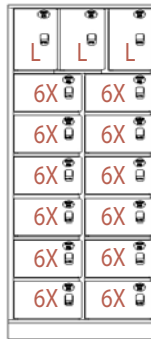

08AC

08AD

08AE

09AA

10AA

10AB

11AA

12AA

12AB

14AA

14AB

15AA

24AA

12AA Module Configuration

UNIT DIMENSIONS

	DOOR WIDTH	LENGTH
B	10 ³ / ₁₆ "	9 ¹ / ₈ "
FF	33 ¹ / ₈ "	37 ³ / ₈ "
H	10 ³ / ₁₆ "	37 ³ / ₈ "
HF	9 ³ / ₁₆ "	37 ³ / ₈ "
HH	21 ⁵ / ₈ "	37 ³ / ₈ "
J	10 ³ / ₁₆ "	18 ³ / ₁₆ "
KK	15 ⁷ / ₈ "	8 ¹ / ₈ "
L	10 ³ / ₁₆ "	15"
M	10 ³ / ₁₆ "	11 ³ / ₄ "
S	15 ⁷ / ₈ "	75 ⁷ / ₈ "
T	15 ⁷ / ₈ "	37 ³ / ₈ "
V	15 ⁷ / ₈ "	18 ³ / ₁₆ "
X	15 ⁷ / ₈ "	15"
3A	7 ³ / ₁₆ "	37 ³ / ₈ "
3B	7 ³ / ₁₆ "	18 ³ / ₁₆ "
3E	7 ³ / ₁₆ "	6 ⁵ / ₈ "
3J	10 ³ / ₁₆ "	56 ⁵ / ₈ "
3V	15 ⁷ / ₈ "	56 ⁵ / ₈ "
6A	7 ³ / ₁₆ "	59 ⁷ / ₈ "
6BB	21 ⁵ / ₈ "	18 ³ / ₁₆ "
6D	7 ³ / ₁₆ "	63 ¹ / ₈ "
6F	7 ³ / ₁₆ "	9 ¹ / ₈ "
6G	10 ³ / ₁₆ "	59 ⁷ / ₈ "
6S	15 ⁷ / ₈ "	59 ⁷ / ₈ "
6X	15 ⁷ / ₈ "	9 ¹ / ₈ "
7E	7 ³ / ₁₆ "	11 ³ / ₄ "

INSIDE VIEW - 42 1/2" HIGH MODEL

Overall size: 24" W x 24" D x 42 1/2" H

Power requirements: 115 VAC, 60 Hz, dedicated 15 amp circuit (shown with 6 door regular insert)

4 DOOR HORIZONTAL INSERT

4 DOOR IRREGULAR INSERT