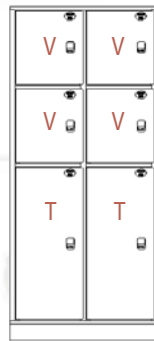

SAMPLE ARRANGEMENTS

All lockers are 24"D x 82"H including a 4" attached base.

Sample 18"W modules are shown at left.

All other sample module configurations are 36"W.

UNIT DIMENSIONS

DOOR	WIDTH	LENGTH
B	10³/₁₆"	9¹/₈"
FF	33¹/₈"	37³/₈"
H	10³/₁₆"	37³/₈"
HF	9³/₁₆"	37³/₈"
HH	21¹/₈"	37³/₈"
J	10³/₁₆"	18³/₁₆"
KK	15⁷/₈"	8¹/₈"
L	10³/₁₆"	15"
M	10³/₁₆"	11³/₄"
S	15⁷/₈"	75⁷/₈"
T	15⁷/₈"	37³/₈"
V	15⁷/₈"	18³/₁₆"
X	15⁷/₈"	15"
3A	7³/₁₆"	37³/₈"
3B	7³/₁₆"	18³/₁₆"
3E	7³/₁₆"	6⁵/₈"
3J	10³/₁₆"	56⁵/₈"
3V	15⁷/₈"	56⁵/₈"
6A	7³/₁₆"	59⁷/₈"
6BB	21¹/₈"	18³/₁₆"
6D	7³/₁₆"	63¹/₈"
6F	7³/₁₆"	9¹/₈"
6G	10³/₁₆"	59⁷/₈"
6S	15⁷/₈"	59⁷/₈"
6X	15⁷/₈"	9¹/₈"
7E	7³/₁₆"	11³/₄"

06AA

Manufacturing Quality Metal Products Since 1903

Tiffin Metal Products
450 Wall Street
Tiffin, Ohio, 44883

Phone: 800-537-0983
Fax: 419-447-5175

email: sentinellockers@tiffinmetal.com
www.tiffinmetal.com
www.sentinellockers.com