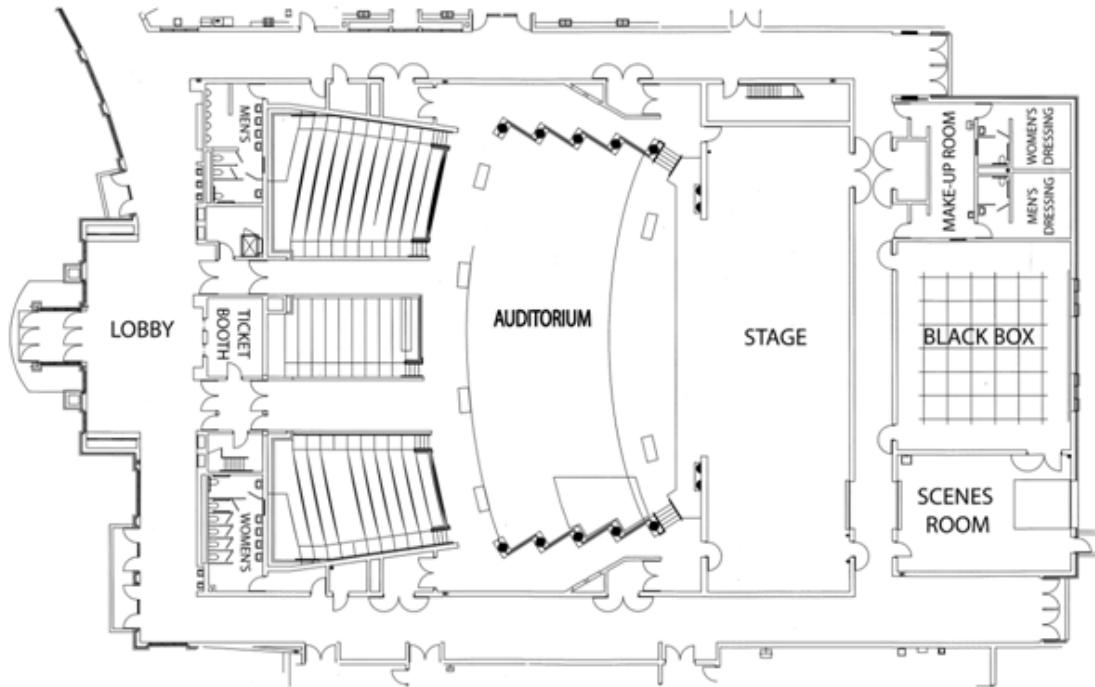

East Theater Plant Plan Drawing

Handicapped Access

- 4 wheelchair locations on the main floor
- Handicapped restrooms are available on the main floor
- Stage and Dressing Rooms are handicapped accessible
- Handicapped parking are located in front of the Auditorium
- Hearing assistance system is available for all areas of the Auditorium