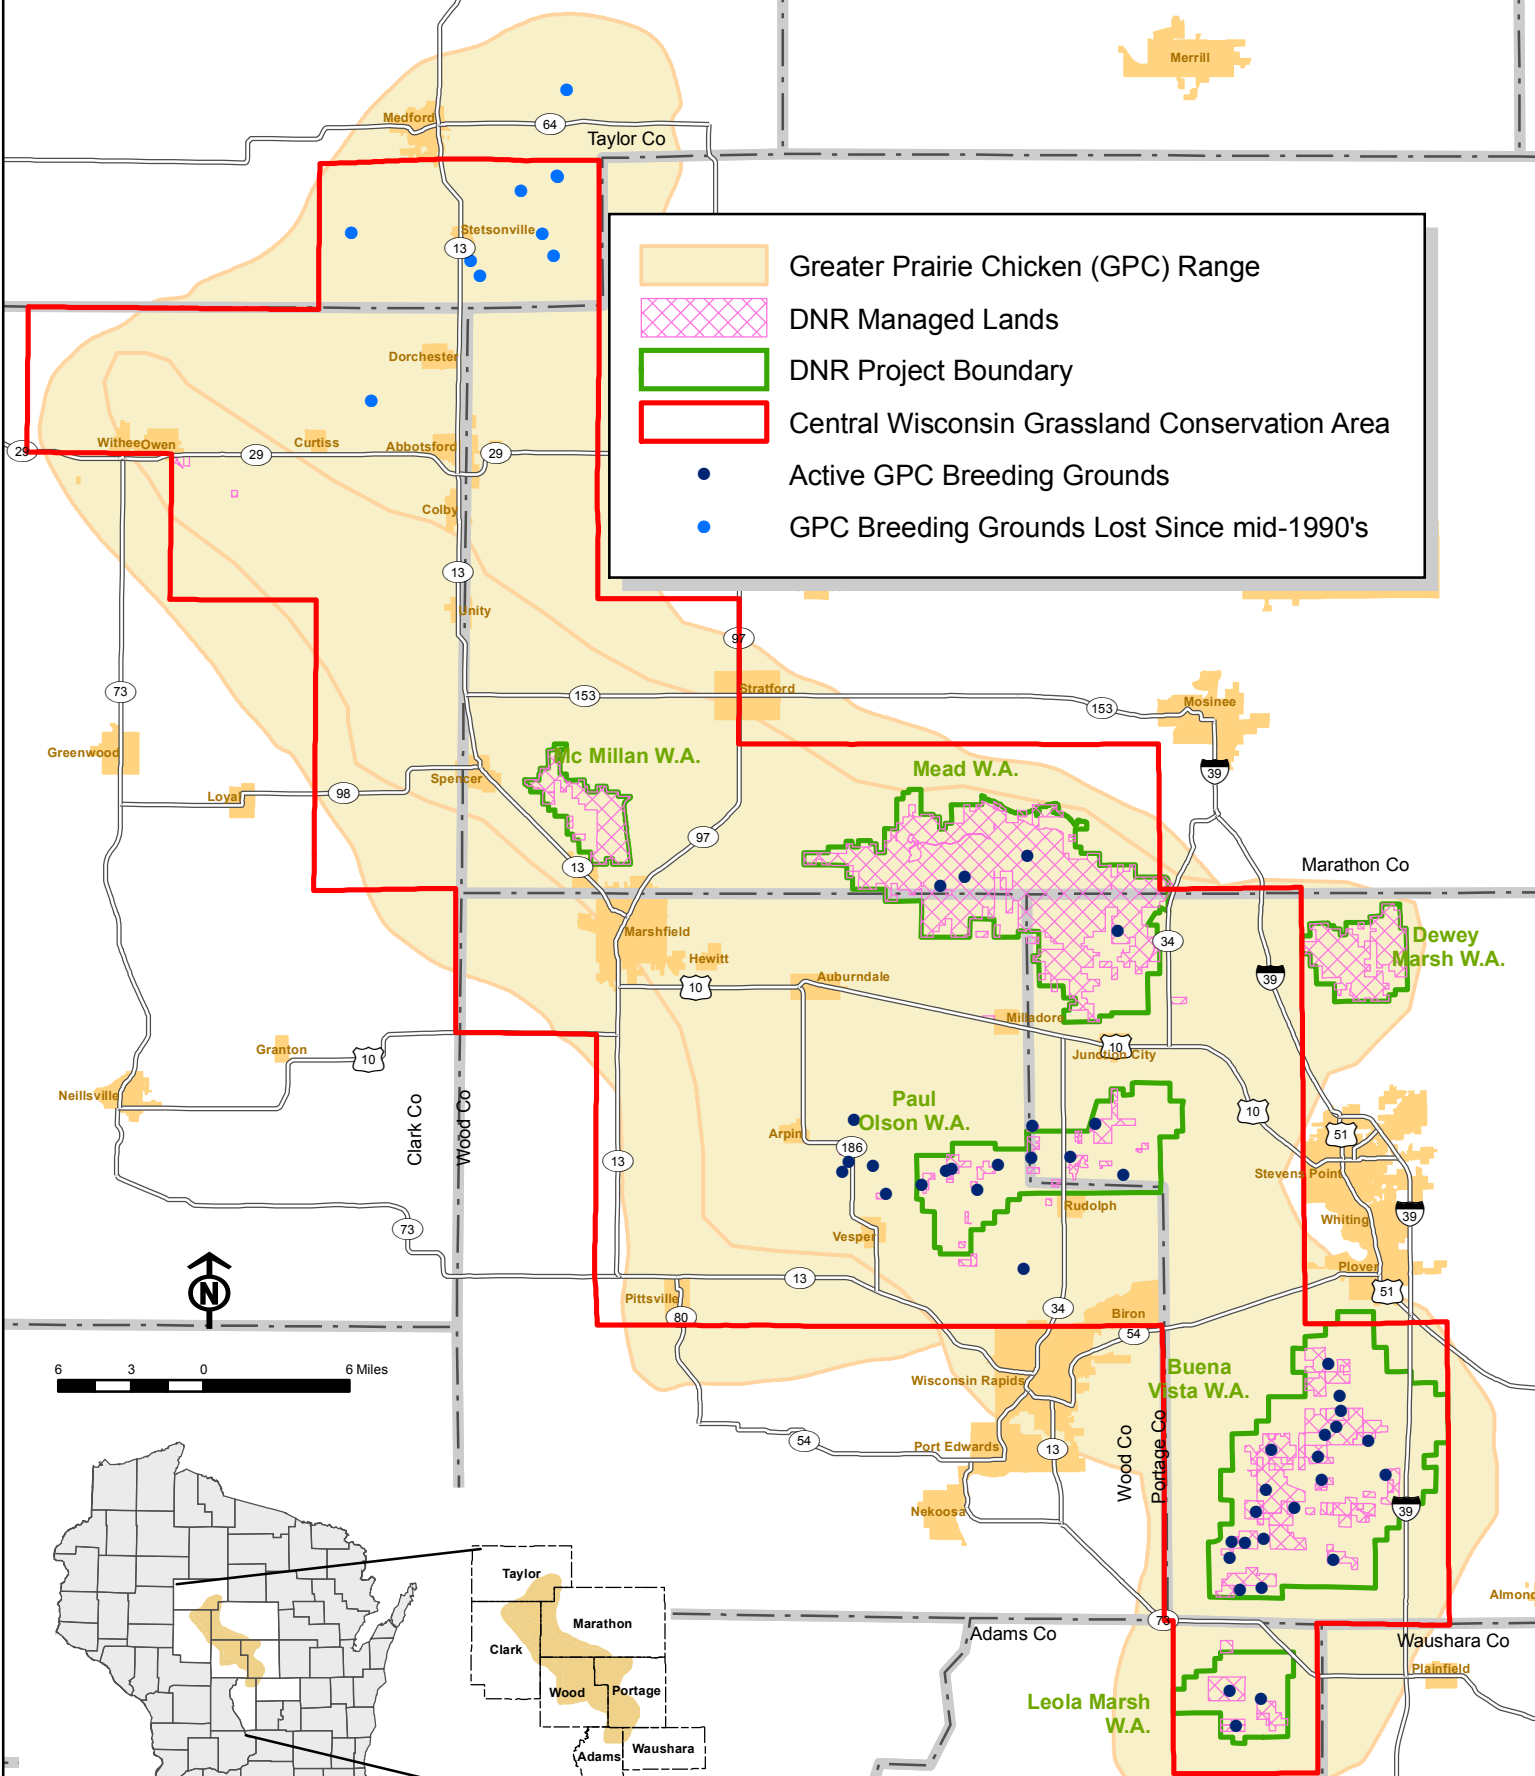

Central Wisconsin Grassland Conservation Area

-  Greater Prairie Chicken (GPC) Range
-  DNR Managed Lands
-  DNR Project Boundary
-  Central Wisconsin Grassland Conservation Area
-  Active GPC Breeding Grounds
-  GPC Breeding Grounds Lost Since mid-1990's