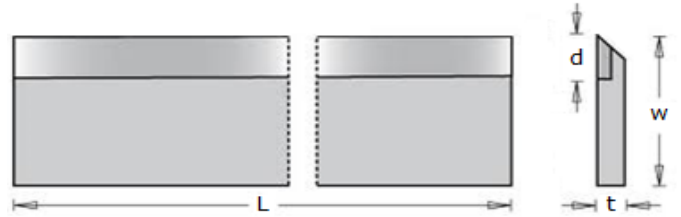

WE CAN QUICKLY AND ACCURATELY CUT TO ANY LENGTH IN-HOUSE WITH OUR EDM CAPABILITIES.

KNIFE LENGTH	(w): 1½" (38mm) (t): 5/16" (8mm) Inlay (d): 15mm	(w): 1¾" (45mm) (t): 5/16" (8mm) Inlay (d): 20mm	(w): 1¾" (45mm) (t): 5/16" (8mm) Inlay (d): 25mm	(w): 2" (50mm) (t): 5/16" (8mm) Inlay (d): 25mm	(w): 2¼" (60mm) (t): 5/16" (8mm) or 3/8" (10mm) Inlay (d): 35mm
40mm	\$23.20	\$27.20	\$31.20	\$31.20	\$46.00
50mm	\$29.00	\$34.00	\$39.00	\$39.00	\$57.50
60mm	\$34.80	\$40.80	\$46.80	\$46.80	\$69.00
70mm	\$40.60	\$47.60	\$54.60	\$54.60	\$80.50
80mm	\$46.40	\$54.40	\$62.40	\$62.40	\$92.00
90mm	\$52.20	\$61.20	\$70.20	\$70.20	\$103.50
100mm	\$58.00	\$68.00	\$78.00	\$78.00	\$115.00
110mm	\$63.80	\$74.80	\$85.80	\$85.80	\$126.50
120mm	\$69.60	\$81.60	\$93.60	\$93.60	\$138.00
130mm	\$75.40	\$88.40	\$101.40	\$101.40	\$149.50
140mm	\$81.20	\$95.20	\$109.20	\$109.20	\$161.00
150mm	\$87.00	\$102.00	\$117.00	\$117.00	\$172.50
160mm	\$92.80	\$108.80	\$124.80	\$124.80	\$184.00
170mm	\$98.60	\$115.60	\$132.60	\$132.60	\$195.50
180mm	\$104.40	\$122.40	\$140.40	\$140.40	\$207.00
190mm	\$110.20	\$129.20	\$148.20	\$148.20	\$218.50
200mm	\$116.00	\$136.00	\$156.00	\$156.00	\$230.00
210mm	\$121.80	\$142.80	\$163.80	\$163.80	\$241.50
220mm	\$127.60	\$149.60	\$171.60	\$171.60	\$253.00
230mm	\$133.40	\$156.40	\$179.40	\$179.40	\$264.50
240mm	\$139.20	\$163.20	\$187.20	\$187.20	\$276.00
Custom lengths	\$0.58/mm	\$0.68/mm	\$0.78/mm	\$0.78/mm	\$1.15/mm
FULL BAR (650mm)	\$275.00	\$350.00	\$375.00	\$375.00	\$425.00

***SIZE 70MM (2¾") X 10MM WITH 35MM INLAY DEPTH CUSTOM SIZES CUT AT \$1.50/MM

DESIGNED FOR COST-CRITICAL APPLICATIONS. CARBIDE TIP PLANER KNIVES & ECONOMY CARBIDE TIP KNIVES STILL OFFER BENEFITS OF CARBIDE, BUT COST IS CONTROLLED BY USING A THINNER CARBIDE THICKNESS (1/32") THAN CENTRIC C.T. KNIVES.