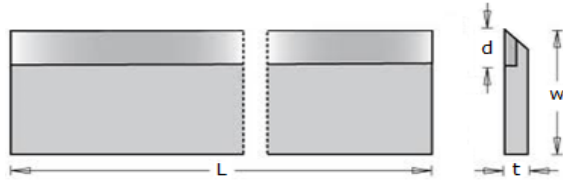

DESIGNED FOR COST-CRITICAL APPLICATIONS. CARBIDE TIP PLANER KNIVES & ECONOMY CARBIDE TIP KNIVES STILL OFFER BENEFITS OF CARBIDE, BUT COST IS CONTROLLED BY USING A THINNER CARBIDE THICKNESS (1/32") THAN CENTRIC C.T. KNIVES.

CARBIDE TIP THIN PLANER KNIVES

KNIFE LENGTH	(w): 1" (25mm) (t): 1/8" (3mm) Inlay (d): 10mm	(w): 1½" (38mm) (t): 1/8" (3mm) Inlay (d): 10mm	(w): 1¾" (35mm) (t): 1/8" (3mm) Inlay (d): 10mm	(w): 1½" (38mm) (t): 1/4" (6mm) Inlay (d): 10mm
40mm	$13.58	$13.57	$13.82	$14.58
50mm	$14.85	$14.84	$15.13	$16.10
60mm	$16.12	$16.10	$16.44	$17.62
70mm	$17.39	$17.35	$17.77	$19.11
80mm	$18.63	$18.61	$19.08	$20.64
90mm	$19.89	$19.85	$20.39	$22.14
100mm	$21.17	$21.12	$21.72	$23.68
110mm	$22.43	$22.38	$23.03	$25.17
120mm	$23.70	$23.63	$24.33	$26.70
130mm	$24.95	$24.90	$25.65	$28.19
140mm	$26.22	$26.17	$26.99	$29.69
150mm	$27.48	$27.42	$28.29	$31.22
160mm	$28.74	$28.68	$29.62	$32.72
170mm	$30.00	$29.94	$30.94	$34.23
180mm	$31.26	$31.19	$32.24	$35.75
190mm	$32.53	$32.46	$33.57	$37.27
200mm	$33.78	$33.71	$34.88	$38.77
210mm	$35.04	$34.96	$36.20	$40.29
220mm	$36.32	$36.22	$37.50	$41.80
230mm	$37.57	$37.49	$38.83	$43.31
240mm	$38.83	$38.74	$40.16	$44.83
FULL BAR	$80.76	$77.47	$85.60	$92.20
length:	640mm	650mm	650mm	610mm

ECONOMY CARBIDE TIP CORRUGATED KNIVES

KNIFE LENGTH	(w): 1¾" (32mm) (t): 5/16" (8mm) Inlay (d): 15mm	(w): 1½" (38mm) (t): 5/16" (8mm) Inlay (d): 15mm	(w): 1¾" (45mm) (t): 5/16" (8mm) Inlay (d): 20mm	(w): 2" (50mm) (t): 5/16" (8mm) Inlay (d): 25mm	(w): 2½" (60mm) (t): 5/16" (8mm) Inlay (d): 35mm
40mm	$23.94	$24.42	$31.38	$34.22	$39.10
50mm	$28.50	$29.08	$37.80	$41.31	$47.50
60mm	$33.04	$33.74	$44.19	$48.43	$55.05
70mm	$37.57	$38.38	$44.84	$45.76	$63.49
80mm	$42.11	$43.04	$57.02	$62.66	$73.19
90mm	$46.66	$47.71	$63.43	$69.79	$82.19
100mm	$51.21	$52.36	$69.82	$76.89	$90.90
110mm	$55.75	$57.04	$76.22	$84.00	$101.88
120mm	$60.29	$61.68	$82.62	$91.11	$110.82
130mm	$63.80	$66.33	$89.03	$98.21	$121.05
140mm	$69.40	$71.00	$95.43	$105.33	$129.02
150mm	$73.92	$75.66	$101.85	$112.45	$138.83
160mm	$78.48	$80.30	$108.23	$119.55	$146.80
170mm	$83.03	$84.99	$114.65	$126.67	$154.98
180mm	$87.57	$89.63	$121.05	$133.78	$164.16
190mm	$92.09	$94.29	$127.48	$140.88	$173.00
200mm	$96.70	$98.96	$133.86	$148.02	$181.72
210mm	$101.19	$103.61	$140.28	$155.12	$191.02
220mm	$105.74	$108.27	$146.67	$162.21	$201.27
230mm	$110.27	$112.92	$153.09	$169.33	$210.80
240mm	$114.84	$117.60	$159.48	$176.45	$221.34
FULL BAR (635mm)	$288.71	$295.54	$406.68	$451.24	$276.07
length:	635mm	635mm	635mm	635mm	317.5mm